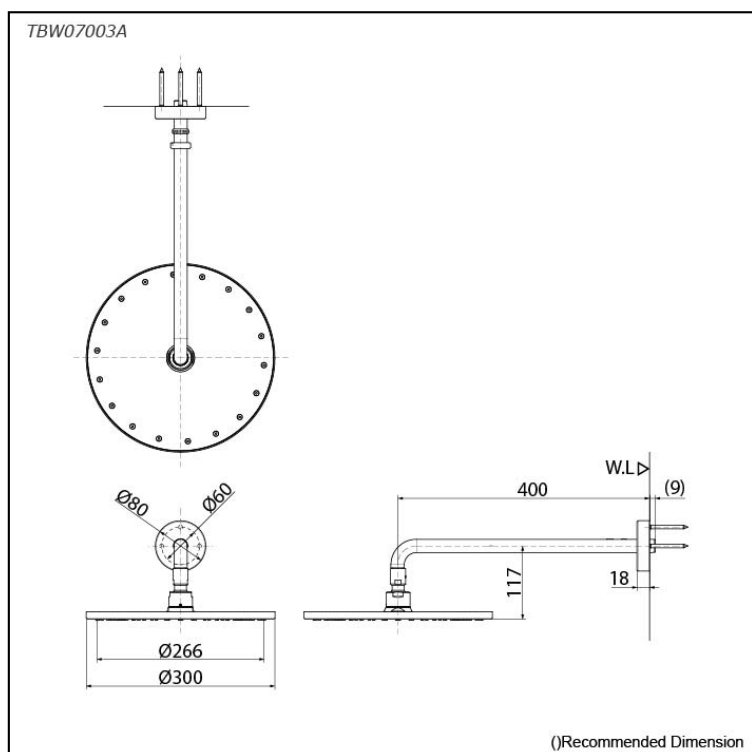

*G Selection
Over Head Shower
(Wall Type) (1 mode)*

Features

- 1 mode function, Round shape over head shower (COMFORT WAVE)

Specifications

Finish:	Chrome
Material:	Brass
Shape:	Round
Dimension:	Diameter: 300mm
Water Pressure:	0.12MPa~1.0MPa

Parts description

- **TBW07003A**
Over Head Shower (Wall Type) (1 mode)

Flow Rate