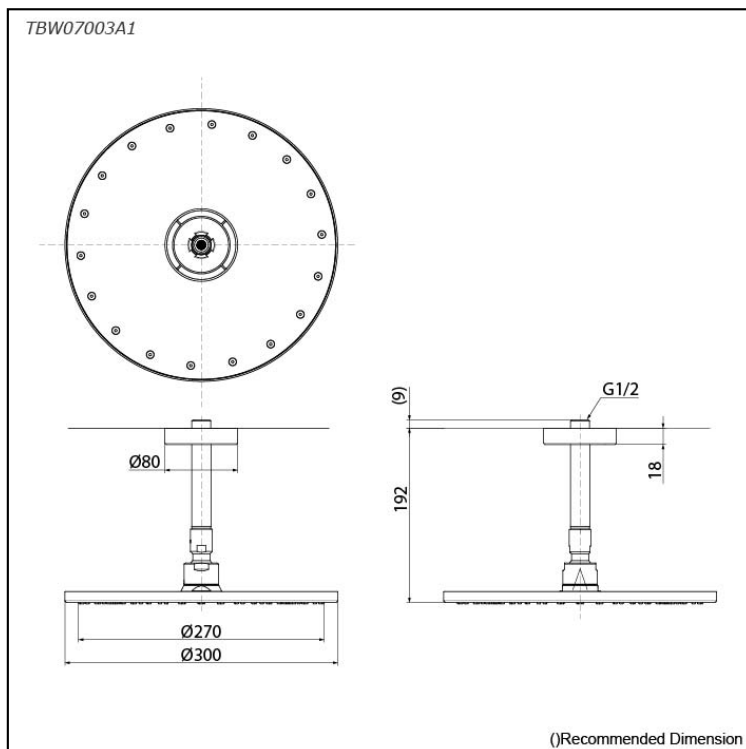

G Selection
Over Head Shower
(Ceiling Type) (1 mode)

Features

- 1 mode function, Round shape over head shower (COMFORT WAVE)

Specifications

| | |
|-----------------|-----------------|
| Finish: | Chrome |
| Material: | Brass |
| Shape: | Round |
| Dimension: | Diameter: 300mm |
| Water Pressure: | 0.12MPa~1.0MPa |

Parts description

- **TBW07003A1**
Over Head Shower (Ceiling Type)
(1 mode)

Flow Rate