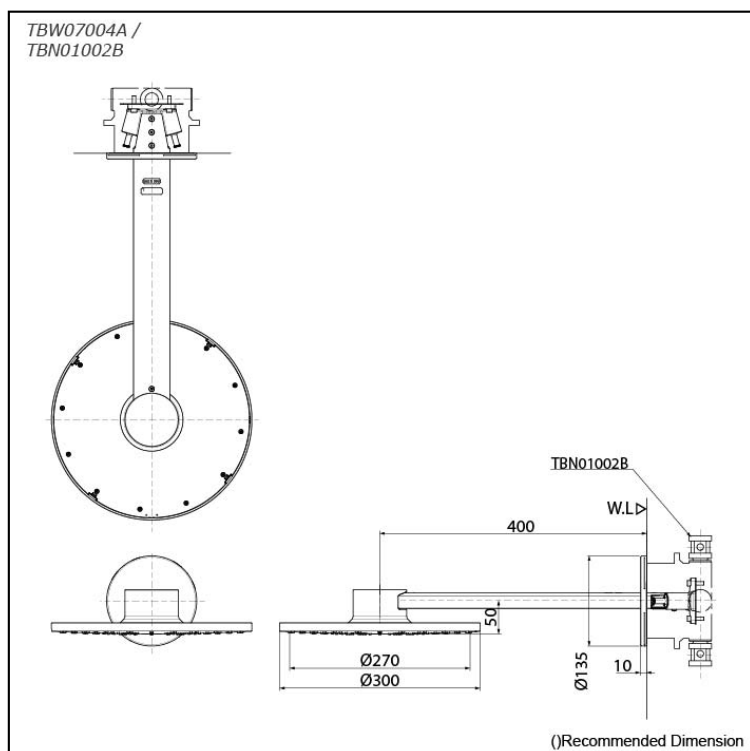

Z Selection
Over Head Shower
(Wall Type) (2 mode)

Features

- 2 mode functions, Rectangle shape over head shower (COMFORT WAVE, WARM SPA)

Specifications

Finish:	Chrome
Material:	ABS
Shape:	Round
Dimension:	Diameter: 300mm
Water Pressure:	0.15MPa~1.0MPa

Parts description

- **TBW07004A**
Over Head Shower (Wall Type) (2 mode)
- **TBN01002B**
Concealed Box

Flow Rate