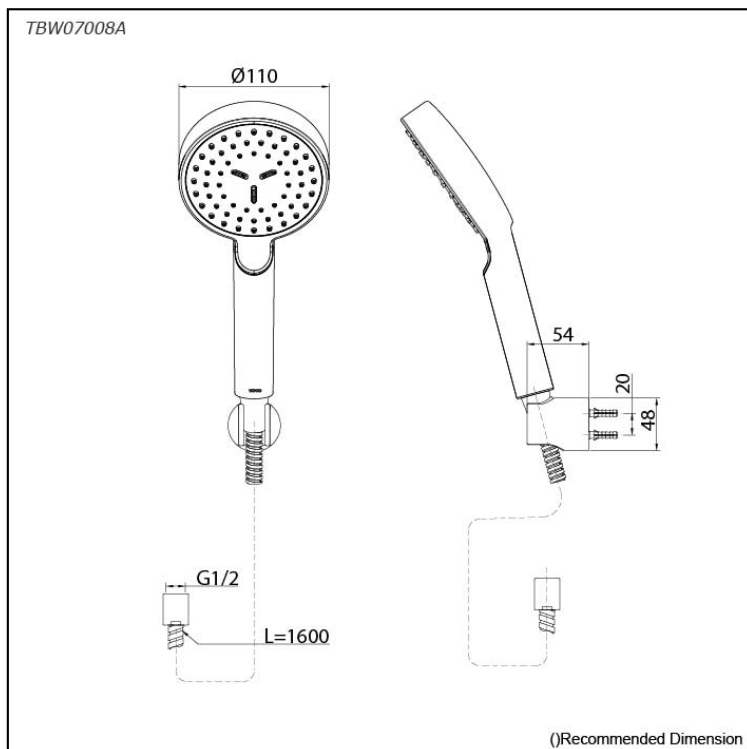

### Features

- 1 mode function, Round shape hand shower (COMFORT WAVE)
- Gorgeous and Smart Design Concept

### Specifications

Finish:	Chrome
Material:	ABS Plastic (Shower)
Shape:	Round
Dimension:	Diameter 110mm
Water Pressure:	0.05MPa~1.0MPa

### Parts description

- **TBW07008A**  
Hand Shower (1 mode)