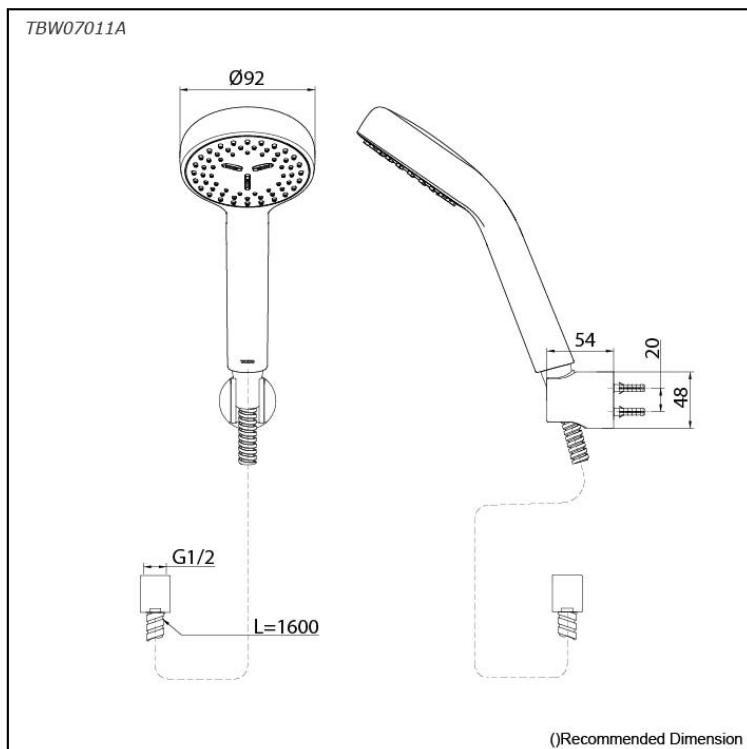

*L Selection
Hand Shower
(1 mode)*

Features

- 1 mode function, Round shape hand shower (COMFORT WAVE)
- Gorgeous and Smart Design Concept

Specifications

Finish:	Chrome
Material:	ABS Plastic (Shower)
Shape:	Round
Dimension:	Diameter 92mm
Water Pressure:	0.05MPa~1.0MPa

Parts description

- **TBW07011A**
Hand Shower (1 mode)

Flow Rate