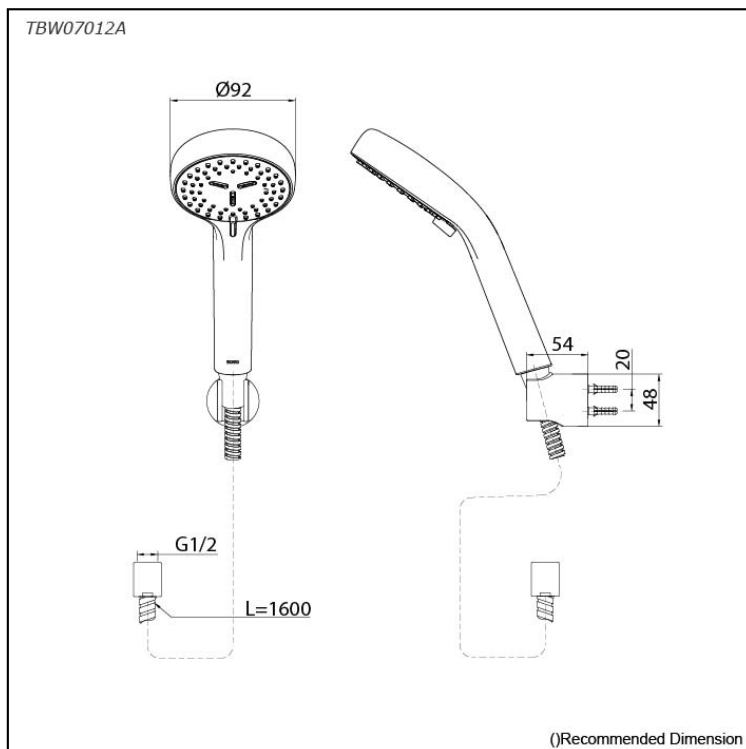

*L Selection
Hand Shower
(2 mode)*

Features

- Multi mode function, Round shape hand shower (COMFORT WAVE, Intense Wave)
- Gorgeous and Smart Design Concept

Specifications

Finish: Chrome
 Material: ABS Plastic (Shower)
 Shape: Round
 Dimension: Diameter 92mm
 Water Pressure: 0.05MPa~1.0MPa

Parts description

- **TBW07012A**
Hand Shower (2 mode)

Flow Rate