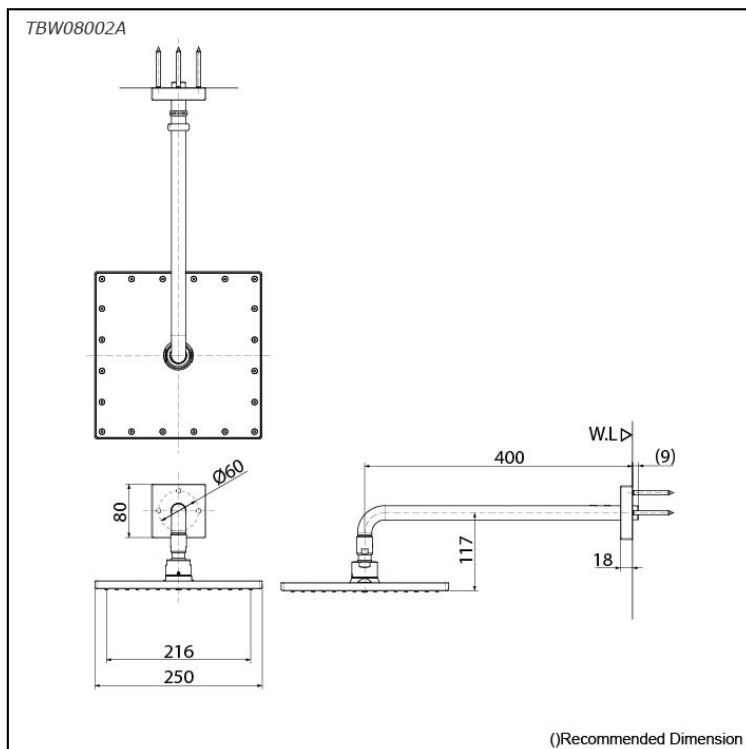

*G Selection
Over Head Shower
(Wall Type) (1 mode)*

Features

- 1 mode function, Square shape over head shower (COMFORT WAVE)

Specifications

Finish:	Chrome
Material:	Brass
Shape:	Square
Dimension:	250 x 250mm
Water Pressure:	0.12MPa~1.0MPa

Parts description

- **TBW08002A**
Over Head Shower (Wall Type) (1 mode)

Flow Rate