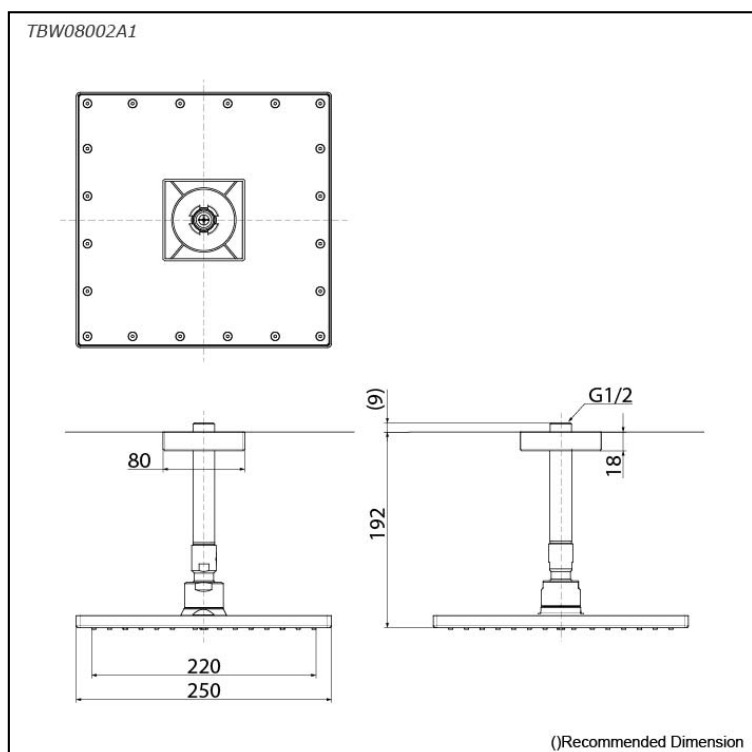

### Features

- 1 mode function, Square shape over head shower (COMFORT WAVE)

### Specifications

Finish:	Chrome
Material:	Brass
Shape:	Square
Dimension:	250 x 250mm
Water Pressure:	0.12MPa~1.0MPa

### Parts description

- **TBW08002A1**  
Over Head Shower (Ceiling Type)  
(1 mode)