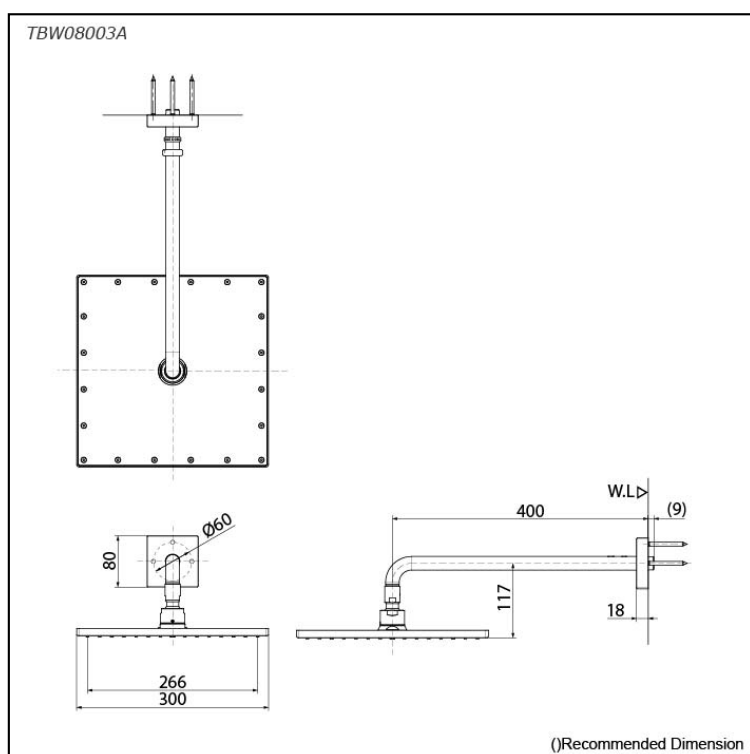

G Selection
Over Head Shower
(Wall Type) (1 mode)

Features

- 1 mode function, Square shape over head shower (COMFORT WAVE)

Specifications

Finish:	Chrome
Material:	Brass
Shape:	Square
Dimension:	300 x 300mm
Water Pressure:	0.12MPa~1.0MPa

Parts description

- **TBW08003A**
Over Head Shower (Wall Type) (1 mode)

Flow Rate