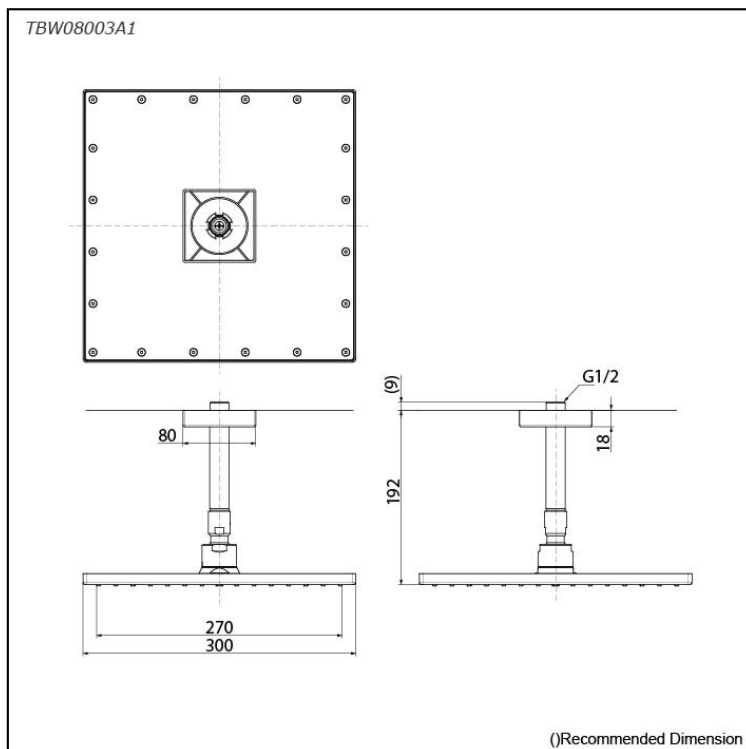

G Selection
Over Head Shower
(Ceiling Type) (1 mode)

Features

- 1 mode function, Square shape over head shower (COMFORT WAVE)

Specifications

Finish:	Chrome
Material:	Brass
Shape:	Square
Dimension:	300 x 300mm
Water Pressure:	0.12MPa~1.0MPa

Parts description

- **TBW08003A1**
Over Head Shower (Ceiling Type)
(1 mode)

Flow Rate