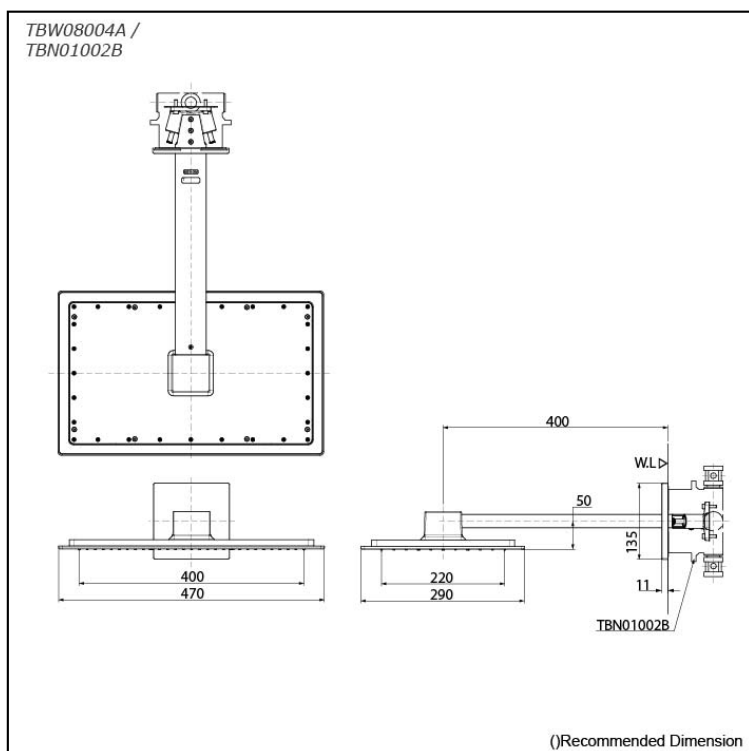

### Features

- 2 mode functions, Rectangle shape over head shower (COMFORT WAVE, WARM SPA)

### Specifications

Finish:	Chrome
Material:	Brass
Shape:	Rectangle
Dimension:	470W x 290Dmm
Water Pressure:	0.15MPa~1.0MPa

### Parts description

- **TBW08004A**  
Over Head Shower (Wall Type) (2 mode)
- **TBN01002B**  
Concealed Box