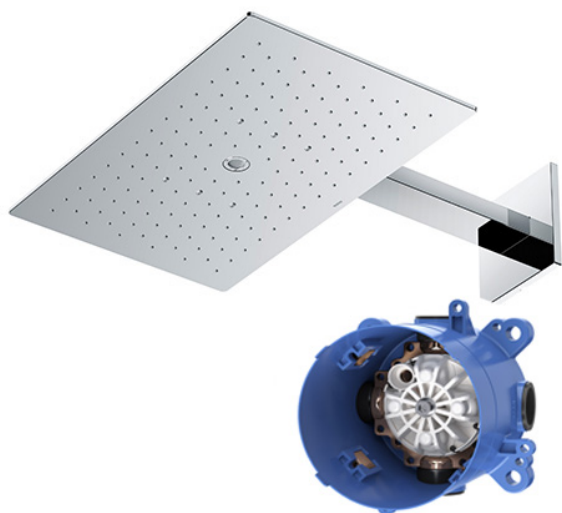

Z Selection  
Over Head Shower  
(Wall Type) (2 mode)

### Features

- 2 mode functions, Rectangle shape over head shower (COMFORT WAVE, WARM SPA)

### Specifications

Finish:	Chrome
Material:	Brass
Shape:	Rectangle
Dimension:	470W x 290Dmm
Water Pressure:	0.15MPa~1.0MPa

### Parts description

- **TBW08004A**  
Over Head Shower (Wall Type) (2 mode)
- **TBN01002B**  
Concealed Box