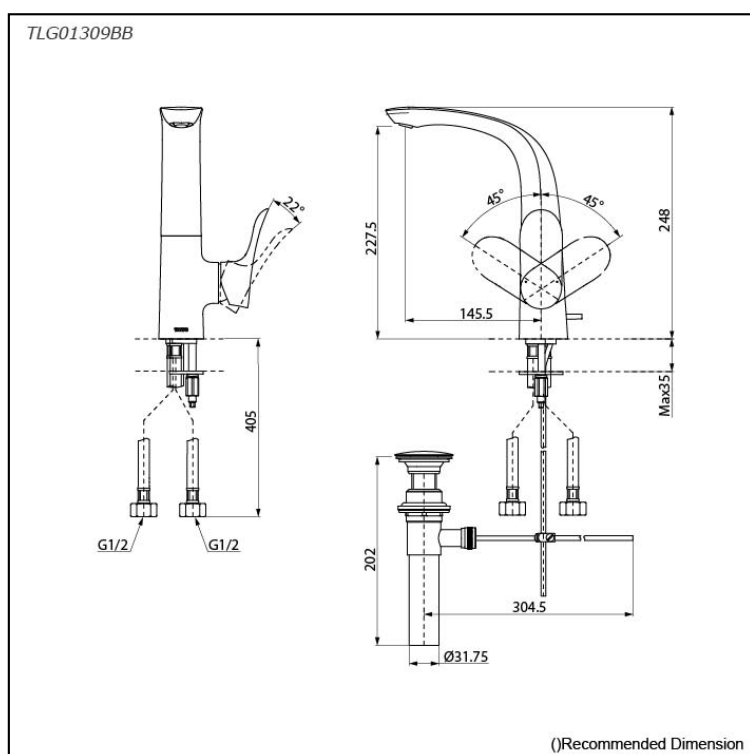

GO Series  
Side Lever Lavatory Faucet  
(w/ Pop-up Waste)

### Specifications

Material: Brass  
Water Pressure: 0.05MPa~1.0MPa

### Parts description

- **TLG01309BB**  
Single Lever Lavatory Faucet (Side handle)  
(w/ Pop-up Waste)

### Flow Rate