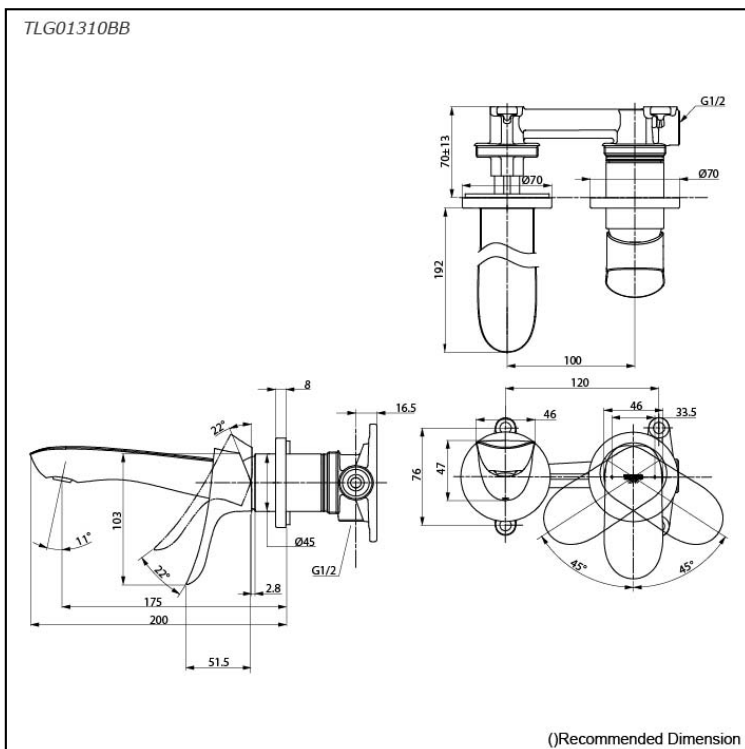

GO Series
 Wall-Mount Single Lever Lavatory Faucet
 (Short Spout) (w/o Pop-up Waste)

Features

- Design Concept is Gorgeous and Organic.
- TOTO original cartridge for smooth control
- High corrosion resistance plating
- TOTO aerated water technology, ECOCAP adds air to the water to achieve full water jet with less amount of water usage.
- The PVD finishes provides both beauty and strength, adding rich color to the bathroom space

Specifications

Material: Brass
 Water Pressure: 0.05MPa~1.0MPa

Parts description

- **TLG01310BB**
 Wall-mounted Single Lever Lavatory Faucet (Short Spout) w/o waste fitting

Flow Rate