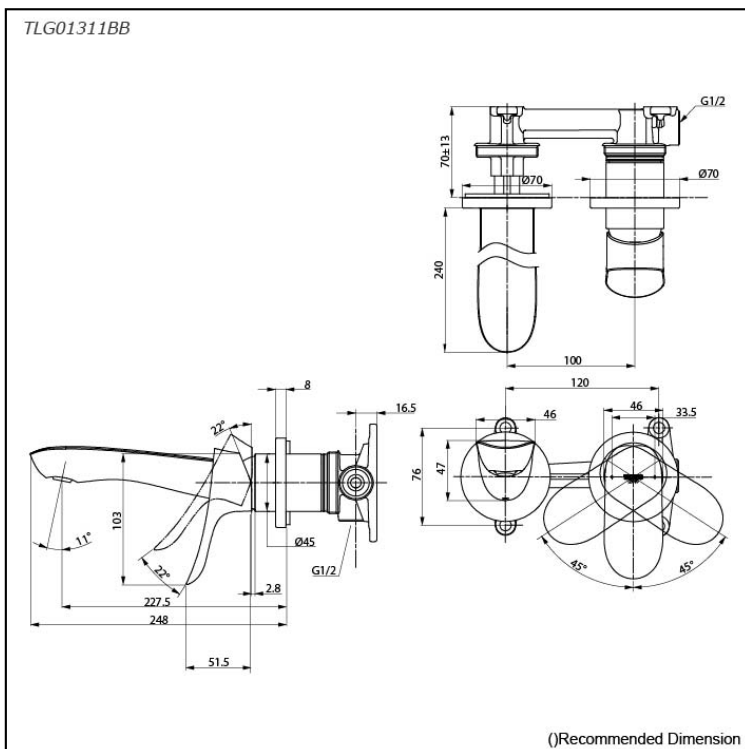

GO Series
 Wall-Mount Single Lever Lavatory Faucet
 (Long Spout) (w/o Pop-up Waste)

Features

- Design Concept is Gorgeous and Organic.
- TOTO original cartridge for smooth control
- High corrosion resistance plating
- TOTO aerated water technology, ECOCAP adds air to the water to achieve full water jet with less amount of water usage.
- The PVD finishes provides both beauty and strength, adding rich color to the bathroom space

Specifications

Material: Brass
 Water Pressure: 0.05MPa~1.0MPa

Parts description

- **TLG01311BB**
 Wall-Mount Single Lever Lavatory Faucet
 (Long Spout) w/o waste fitting

Flow Rate