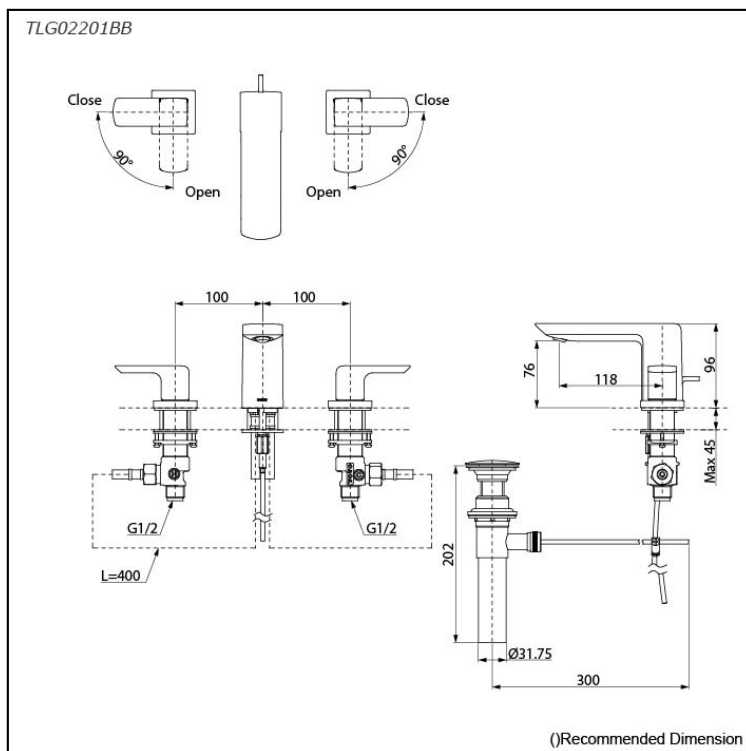

GR Series
2 Handle Lavatory Faucet
(3-Holes) (w/ Pop-up Waste)

Features

- Design Concept is Gorgeous and Regal
- Safety control with heat insulating handle
- The PVD finishes provides both beauty and strength, adding rich color to the bathroom space

Specifications

Material: Brass

Water Pressure: 0.05MPa~1.0MPa

Parts description

- **TLG02201BB**
2 Handle Lavatory Faucet (3-Holes) (w/ Pop-up Waste)

Flow Rate