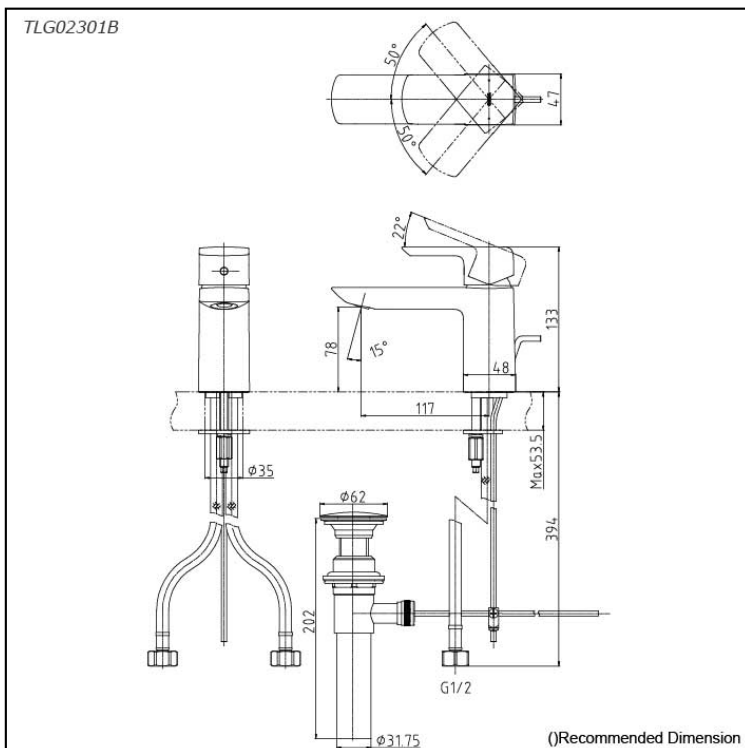

GR Series
Single Lever Lavatory Faucet
(w/ Pop-up Waste)

Features

- Design Concept is Gorgeous and Regal
- Long lasting, comfort glide mechanism for a smooth operation
- High corrosion resistance plating
- TOTO aerated water technology, ECOCAP adds air to the water to achieve full water jet with less amount of water usage.
- The PVD finishes provides both beauty and strength, adding rich color to the bathroom space

Specifications

Material: Brass

Water Pressure: 0.05MPa~1.0MPa

Parts description

- **TLG02301B**
Single Lever Lavatory Faucet (w/ Pop-up Waste)

 red dot award 2017
winner

Flow Rate

TLG02301B