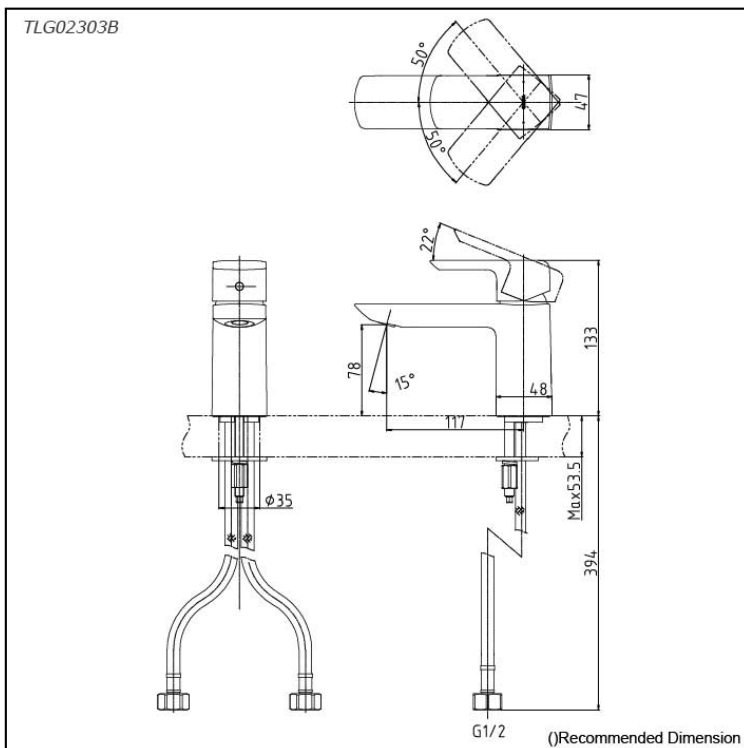

### Specifications

Material: Brass

Water Pressure: 0.05MPa~1.0MPa

### Parts description

- **TLG02303B**  
Single Lever Lavatory Faucet (w/o Pop-up Waste)

reddot award 2017  
winner

### Flow Rate

TLG02303B