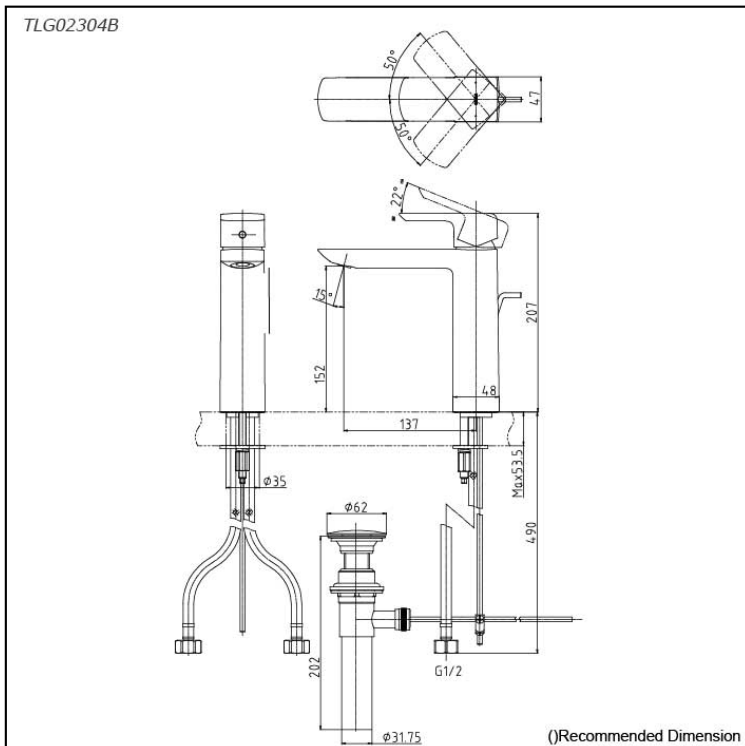

GR Series  
Single Lever Lavatory Faucet  
(Semi-tall Vessel) (w/ Pop-up Waste)

### Specifications

Material: Brass

Water Pressure: 0.05MPa~1.0MPa

### Parts description

- **TLG02304B**  
Single Lever Lavatory Faucet (Semi-tall Vessel) (w/ Pop-up Waste)

reddot award 2017  
winner

### Flow Rate

TLG02304B