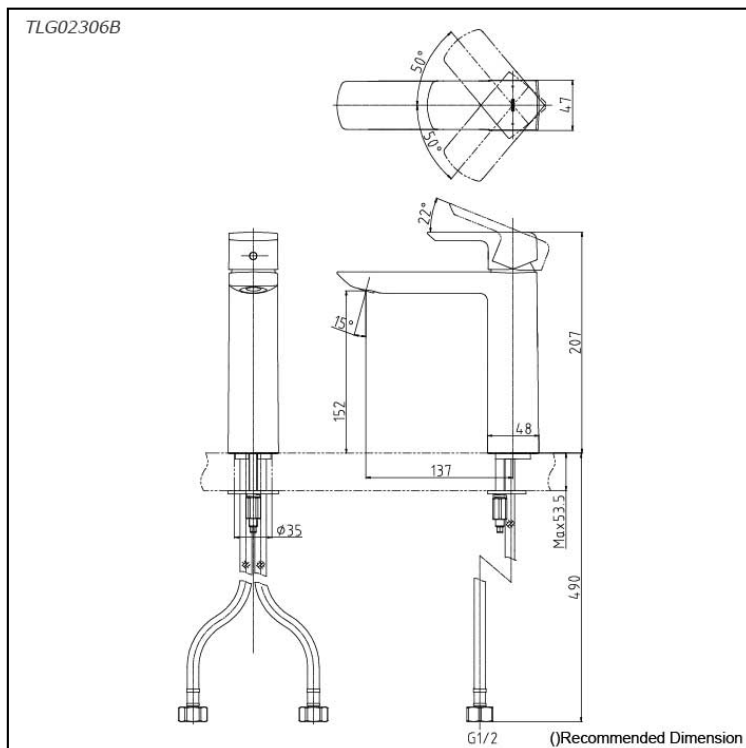

GR Series
Single Lever Lavatory Faucet
(Semi-tall Vessel) (w/o Pop-up Waste)

Features

- Design Concept is Gorgeous and Regal
- Long lasting, comfort glide mechanism for a smooth operation
- High corrosion resistance plating
- TOTO aerated water technology, ECOCAP adds air to the water to achieve full water jet with less amount of water usage.
- The PVD finishes provides both beauty and strength, adding rich color to the bathroom space

Specifications

Material: Brass

Water Pressure: 0.05MPa~1.0MPa

Parts description

- **TLG02306B**
Single Lever Lavatory Faucet (Semi-tall Vessel) (w/o Pop-up Waste)

reddot award 2017
winner

Flow Rate

TLG02306B