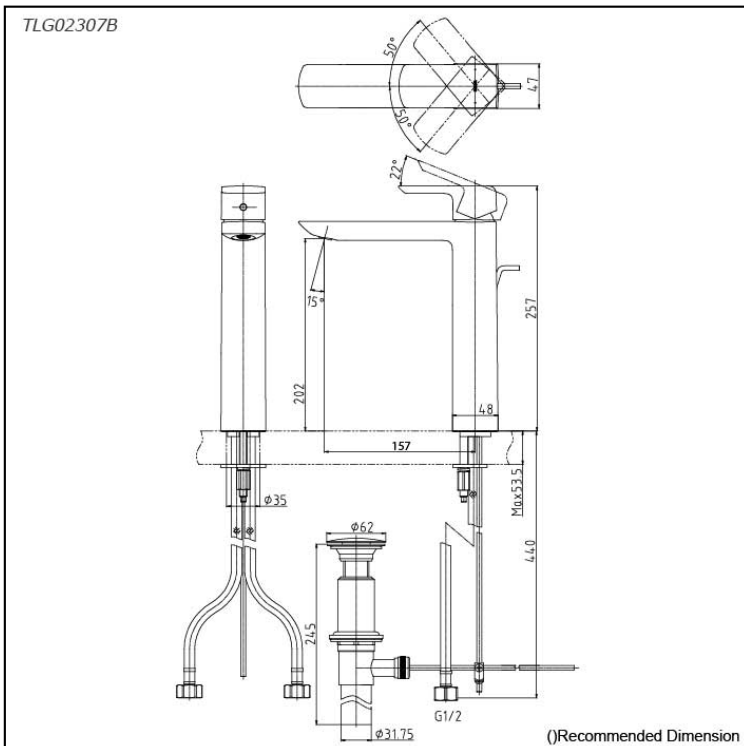

*GR Series*  
*Single Lever Lavatory Faucet*  
*(Tall Vessel) (w/ Pop-up Waste)*

### Specifications

Material: Brass

Water Pressure: 0.05MPa~1.0MPa

### Parts description

- **TLG02307B**  
Single Lever Lavatory Faucet (Tall Vessel)  
(w/ Pop-up Waste)

reddot award 2017  
winner

### Flow Rate

TLG02307B