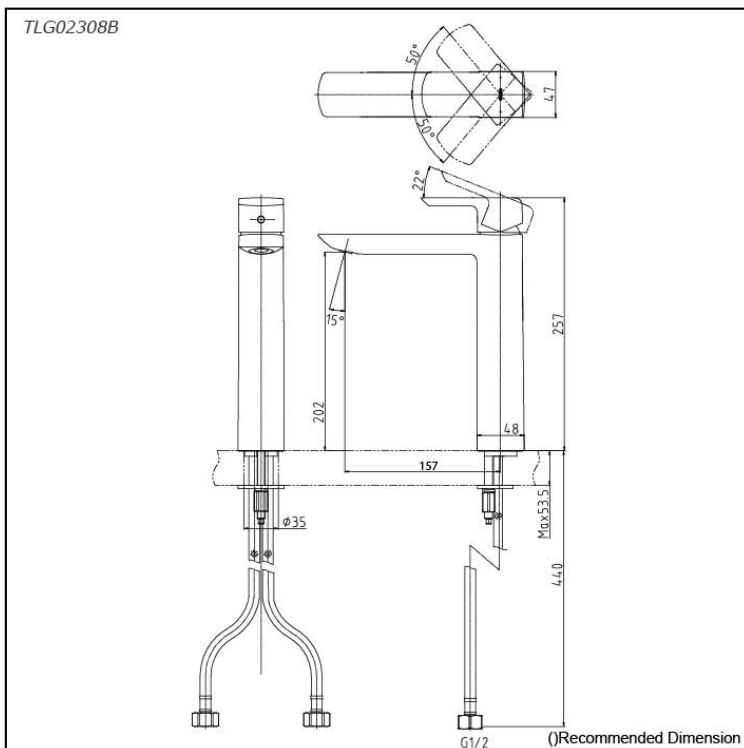

GR Series  
Single Lever Lavatory Faucet  
(Tall Vessel) (w/o Pop-up Waste)

### Specifications

Material: Brass

Water Pressure: 0.05MPa~1.0MPa

### Parts description

- **TLG02308B**  
Single Lever Lavatory Faucet (Tall Vessel)  
(w/o Pop-up Waste)

 **reddot award 2017**  
winner

## Flow Rate

TLG02308B