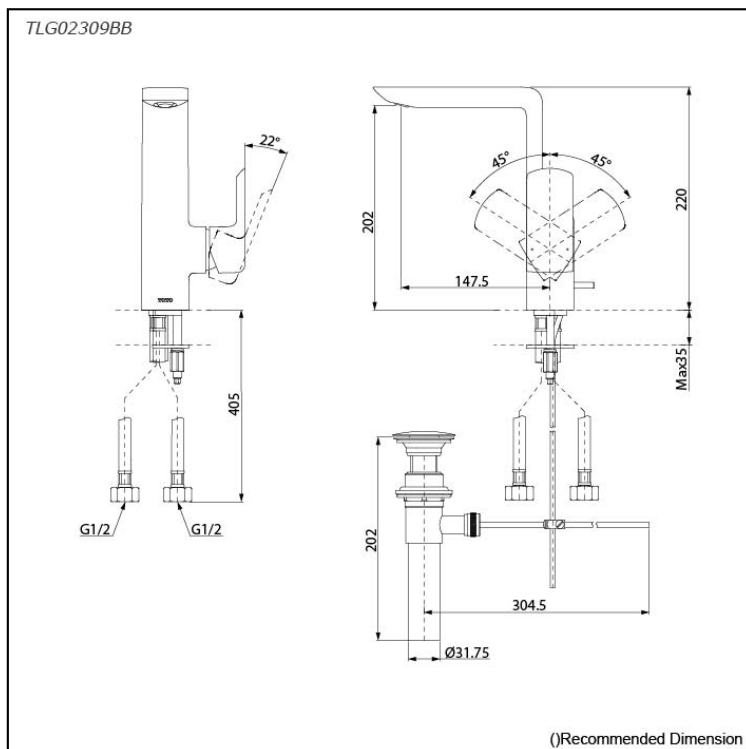

GR Series  
Side Lever Lavatory Faucet  
(w/ Pop-up Waste)

### Specifications

Material: Brass

### Parts description

- **TLG02309BB**  
Single Lever Lavatory Faucet (Side handle)  
(w/ Pop-up Waste)