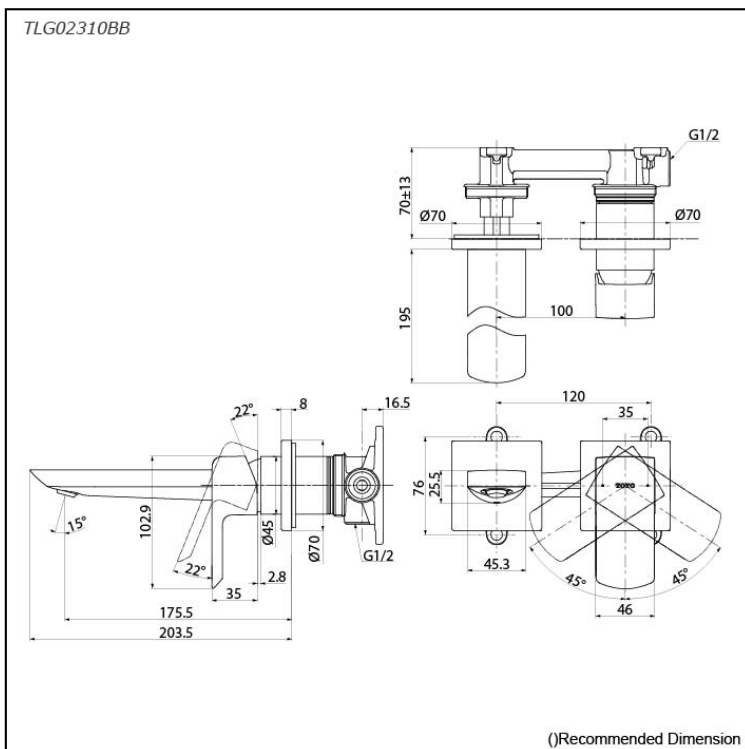

GR Series
 Wall-Mount Single Lever Lavatory Faucet
 (Short Spout) (w/o Pop-up Waste)

Features

- Design Concept is Gorgeous and Regal
- Long lasting, comfort glide mechanism for a smooth operation
- High corrosion resistance plating
- TOTO aerated water technology, ECOCAP adds air to the water to achieve full water jet with less amount of water usage.
- The PVD finishes provides both beauty and strength, adding rich color to the bathroom space

Specifications

Material: Brass

Water Pressure: 0.05MPa~1.0MPa

Parts description

- **TLG02310BB**
 Wall-Mount Single Lever Lavatory Faucet
 (Short Spout) w/o waste fitting

Flow Rate