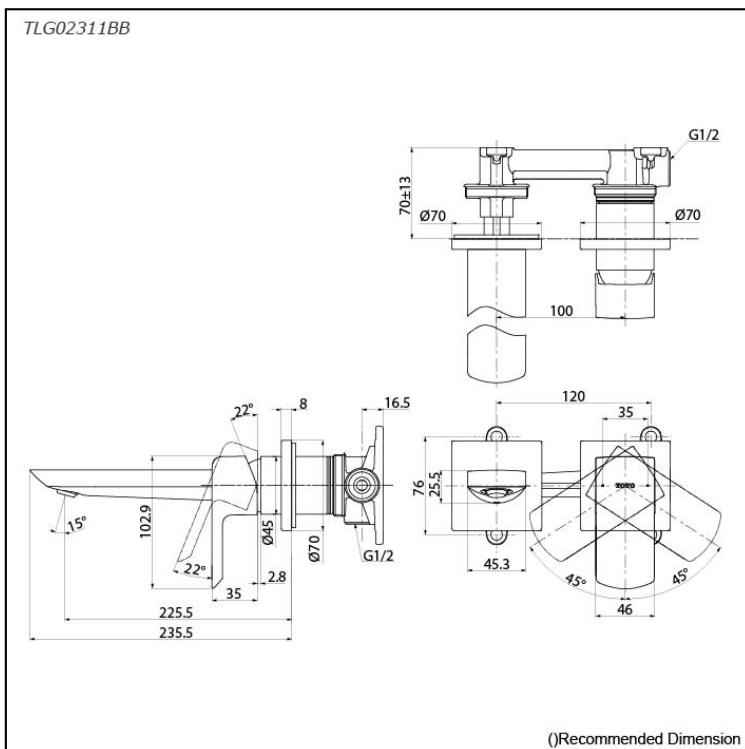

GR Series
 Wall-Mount Single Lever Lavatory Faucet
 (Long Spout) (w/o Pop-up Waste)

Features

- Design Concept is Gorgeous and Regal
- Long lasting, comfort glide mechanism for a smooth operation
- High corrosion resistance plating
- TOTO aerated water technology, ECOCAP adds air to the water to achieve full water jet with less amount of water usage.
- The PVD finishes provides both beauty and strength, adding rich color to the bathroom space

Specifications

Material: Brass

Water Pressure: 0.05MPa~1.0MPa

Parts description

- **TLG02311BB**
 Wall-Mounted Single Lever Lavatory Faucet (Long Spout) w/o waste fitting

Flow Rate