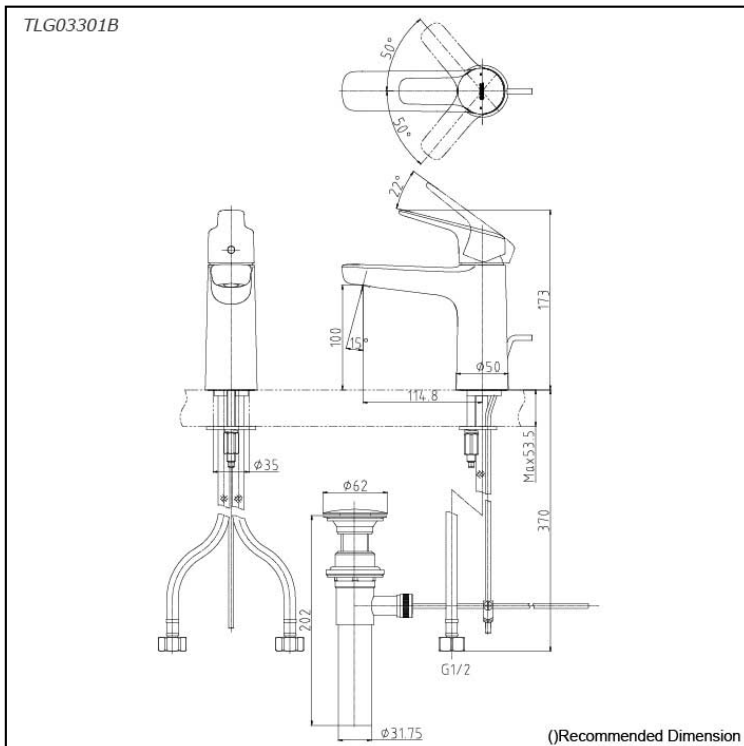

GS Series
Single Lever Lavatory Faucet
(w/ Pop-up Waste)

Features

- Design Concept is Gorgeous and Regal
- Long lasting, COMFORT GLIDE mechanism for a smooth operation
- High corrosion resistance plating
- TOTO aerated water technology, ECOCAP adds air to the water to achieve full water jet with less amount of water usage
- The PVD finishes provides both beauty and strength, adding rich color to the bathroom space

Specifications

Material: Brass

Water Pressure: 0.05MPa~1.0MPa

Parts description

- **TLG03301B**
Single Lever Lavatory Faucet (w/ Pop-up Waste)

reddot award 2018
winner

Flow Rate

TLG03301B