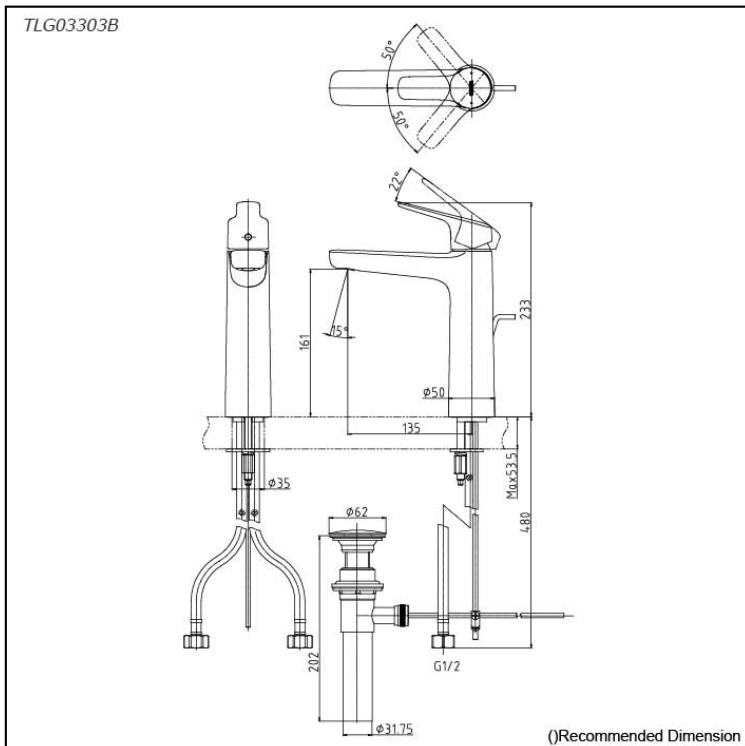

GS Series
Single Lever Lavatory Faucet
(Semi-tall Vessel) (w/ Pop-up Waste)

Features

- Design Concept is Gorgeous and Regal
- Long lasting, COMFORT GLIDE mechanism for a smooth operation
- High corrosion resistance plating
- TOTO aerated water technology, ECOCAP adds air to the water to achieve full water jet with less amount of water usage
- The PVD finishes provides both beauty and strength, adding rich color to the bathroom space

Specifications

Material: Brass

Water Pressure: 0.05MPa~1.0MPa

Parts description

- **TLG03303B**
Single Lever Lavatory Faucet (Semi-tall Vessel) (w/ Pop-up Waste)

reddot award 2018
winner

Flow Rate

TLG03303B