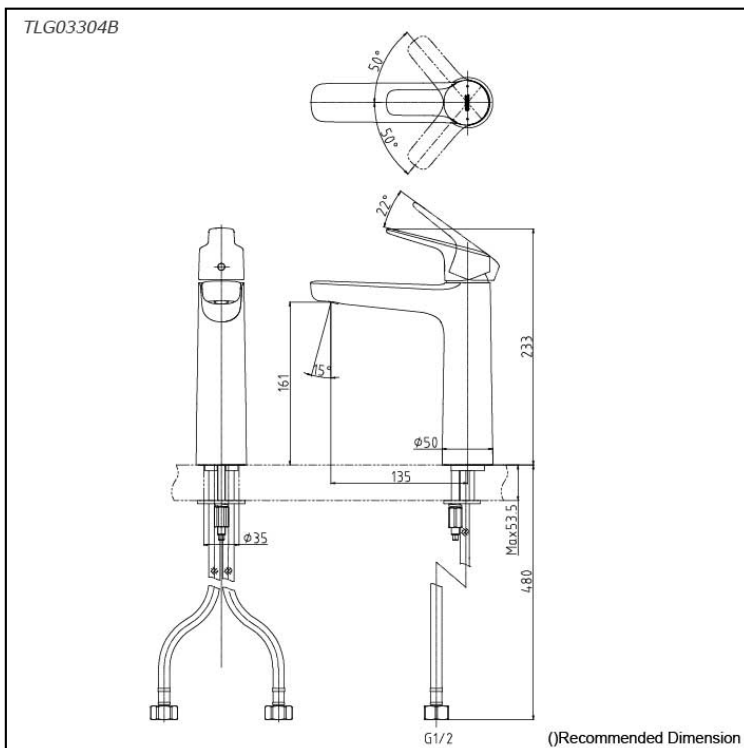

### Specifications

Material: Brass

Water Pressure: 0.05MPa~1.0MPa

### Parts description

- **TLG03304B**  
Single Lever Lavatory Faucet (Semi-tall Vessel) (w/o Pop-up Waste)

reddot award 2018  
winner