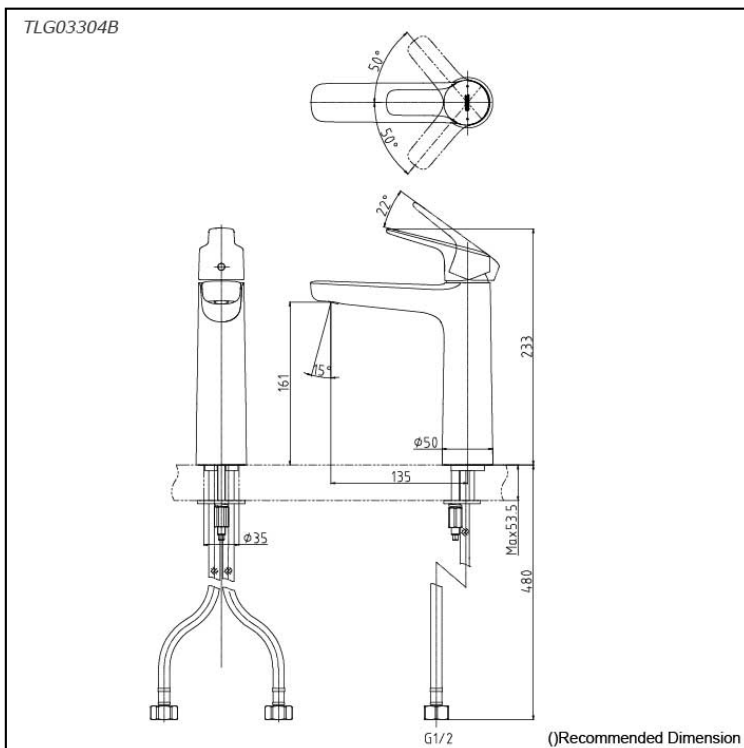

GS Series
Single Lever Lavatory Faucet
(Semi-tall Vessel) (w/o Pop-up Waste)

Features

- Design Concept is Gorgeous and Regal
- Long lasting, COMFORT GLIDE mechanism for a smooth operation
- High corrosion resistance plating
- TOTO aerated water technology, ECOCAP adds air to the water to achieve full water jet with less amount of water usage
- The PVD finishes provides both beauty and strength, adding rich color to the bathroom space

Specifications

Material: Brass

Water Pressure: 0.05MPa~1.0MPa

Parts description

- **TLG03304B**
Single Lever Lavatory Faucet (Semi-tall Vessel) (w/o Pop-up Waste)

reddot award 2018
winner

Flow Rate

TLG03304B