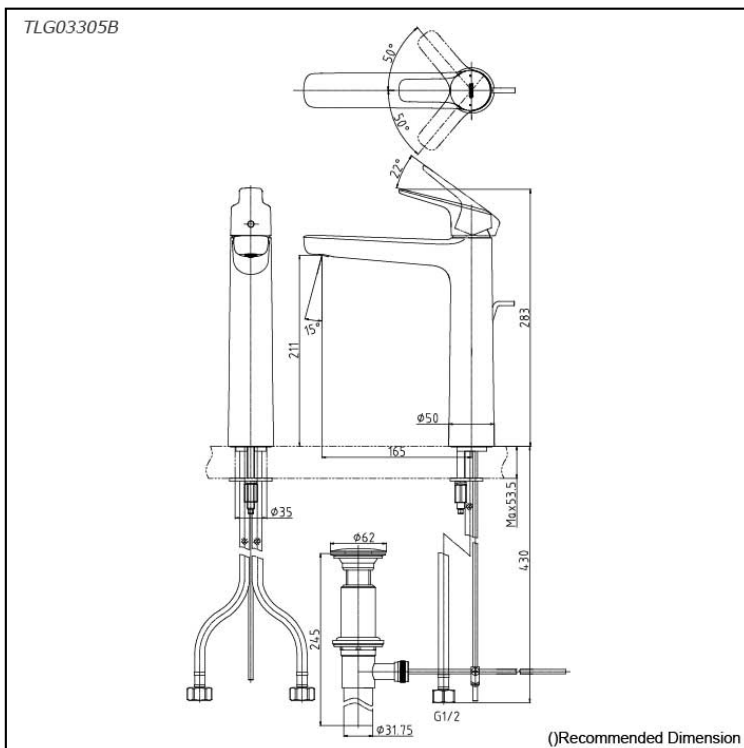

*GS Series  
Single Lever Lavatory Faucet  
(Tall Vessel) (w/ Pop-up Waste)*

### Specifications

Material: Brass

Water Pressure: 0.05MPa~1.0MPa

### Parts description

- **TLG03305B**  
Single Lever Lavatory Faucet (Tall Vessel)  
(w/ Pop-up Waste)

reddot award 2018  
winner