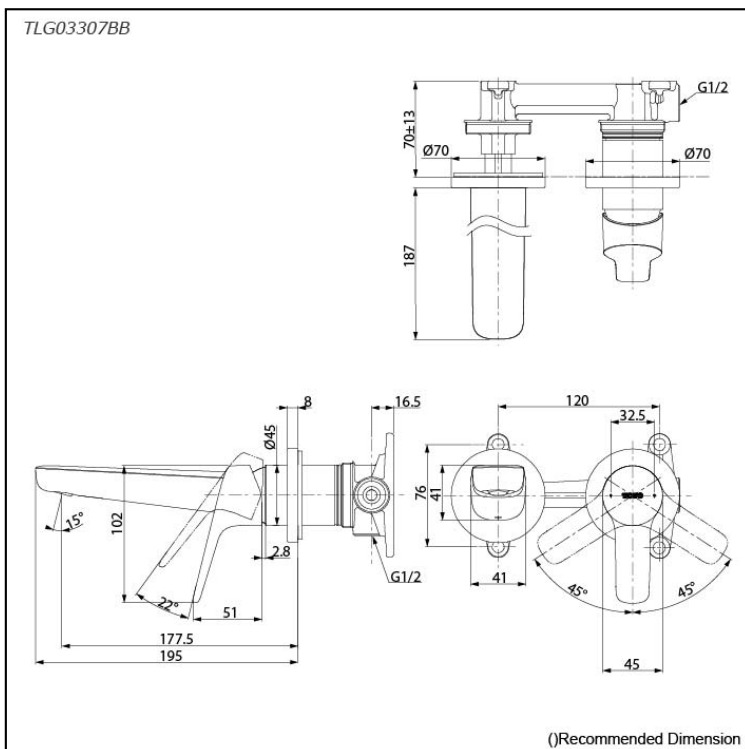

### Specifications

Material: Brass  
 Water Pressure: 0.05MPa~1.0MPa

### Parts description

- **TLG03307BB**  
 Wall-Mount Single Lever Lavatory Faucet  
 (Short Spout) w/o waste fitting

### Flow Rate