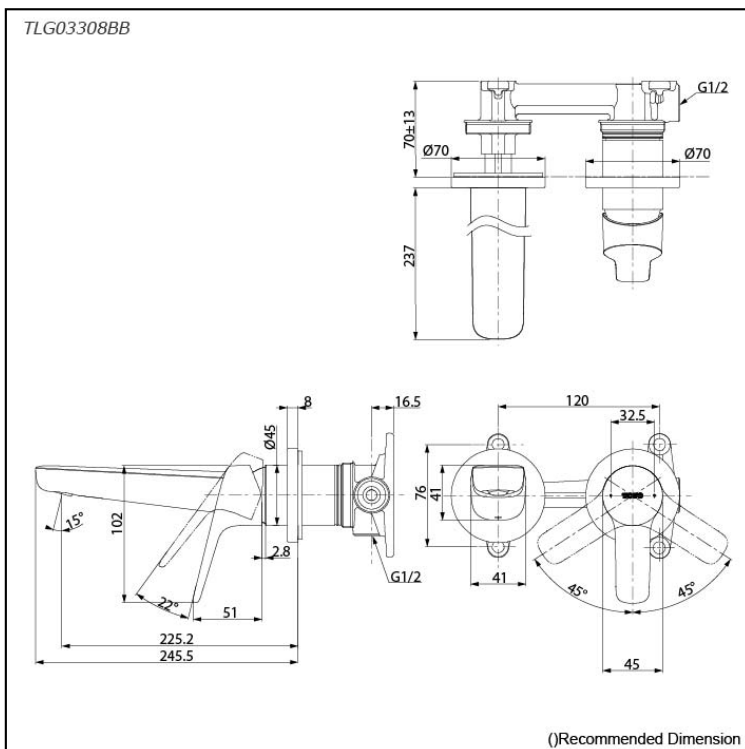

GS Series
 Wall-Mount Single Lever Lavatory Faucet
 (Long Spout) (w/o Pop-up Waste)

Features

- Design Concept is Gorgeous and Regal
- TOTO original cartridge for smooth control
- High corrosion resistance plating
- TOTO aerated water technology, ECOCAP adds air to the water to achieve full water jet with less amount of water usage
- The PVD finishes provides both beauty and strength, adding rich color to the bathroom space

Specifications

Material: Brass
 Water Pressure: 0.05MPa~1.0MPa

Parts description

- **TLG03308BB**
 Wall-Mount Single Lever Lavatory Faucet
 (Long Spout) w/o waste fitting

Flow Rate