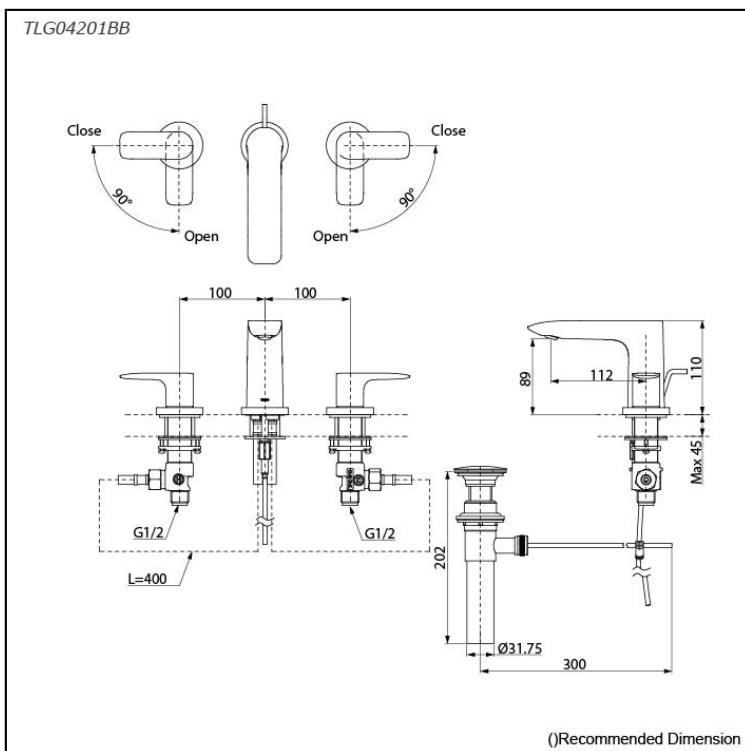

GA Series  
2 Handle Lavatory Faucet  
(3-Holes) (w/ Pop-up Waste)

### Features

- Contemporary styling
- TOTO original cartridge for smooth control
- Safety control with heat insulating handle.
- High corrosion resistance plating
- TOTO aerated water technology, ECOCAP adds air to the water to achieve full water jet with less amount of water usage.
- The PVD finishes provides both beauty and strength, adding rich color to the bathroom space

### Specifications

Material: Brass

Water Pressure: 0.05MPa~1.0MPa

### Parts description

- **TLG04201BB**  
2 Handle Lavatory Faucet (3 holes) (w/ pop-up waste)