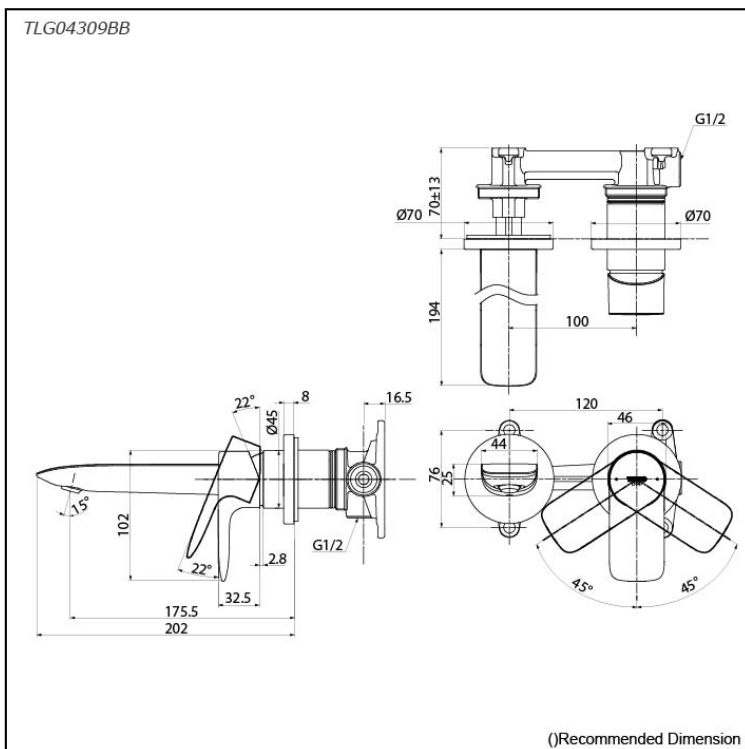

GA Series
 Wall-Mount Single Lever Lavatory Faucet
 (Short Spout) (w/o Pop-up Waste)

Features

- Design Concept is Gorgeous and Advance.
- TOTO original cartridge for smooth control
- High corrosion resistance plating
- TOTO aerated water technology, ECOCAP adds air to the water to achieve full water
- The PVD finishes provides both beauty and strength, adding rich color to the bathroom space

Specifications

Material: Brass

Water Pressure: 0.05MPa~1.0MPa

Parts description

- **TLG04309BB**
 Wall-Mount Single Lever Lavatory Faucet
 (Short Spout) (w/o) waste fitting

Flow Rate