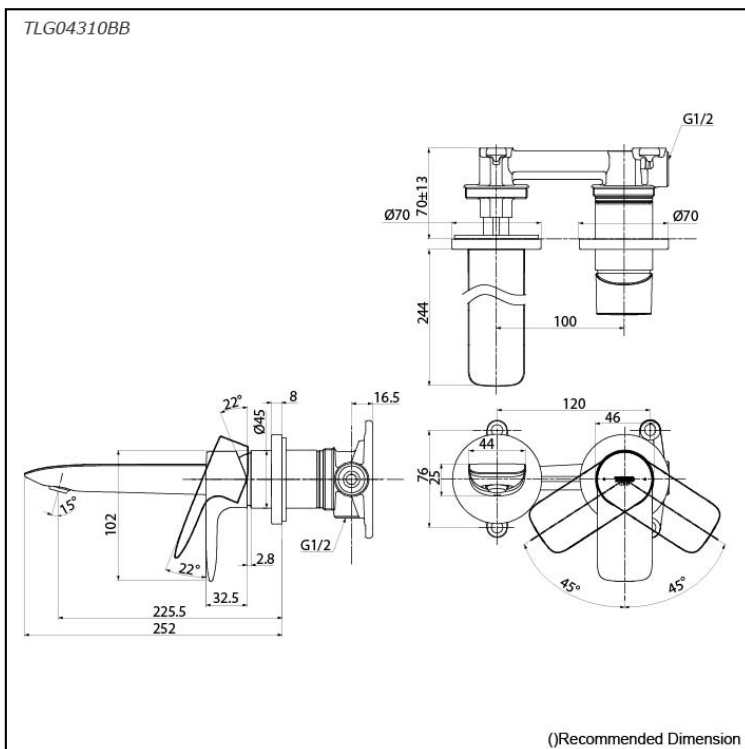

GA Series
 Wall-Mount Single Lever Lavatory Faucet
 (Long Spout) (w/o Pop-up Waste)

Features

- Design Concept is Gorgeous and Advance.
- TOTO original cartridge for smooth control
- High corrosion resistance plating
- TOTO aerated water technology, ECOCAP adds air to the water to achieve full water
- The PVD finishes provides both beauty and strength, adding rich color to the bathroom space

Specifications

Material: Brass
 Water Pressure: 0.05MPa~1.0MPa

Parts description

- **TLG04310BB**
 Wall-Mount Single Lever Lavatory Faucet
 (Long Spout) (w/o) waste fitting

Flow Rate