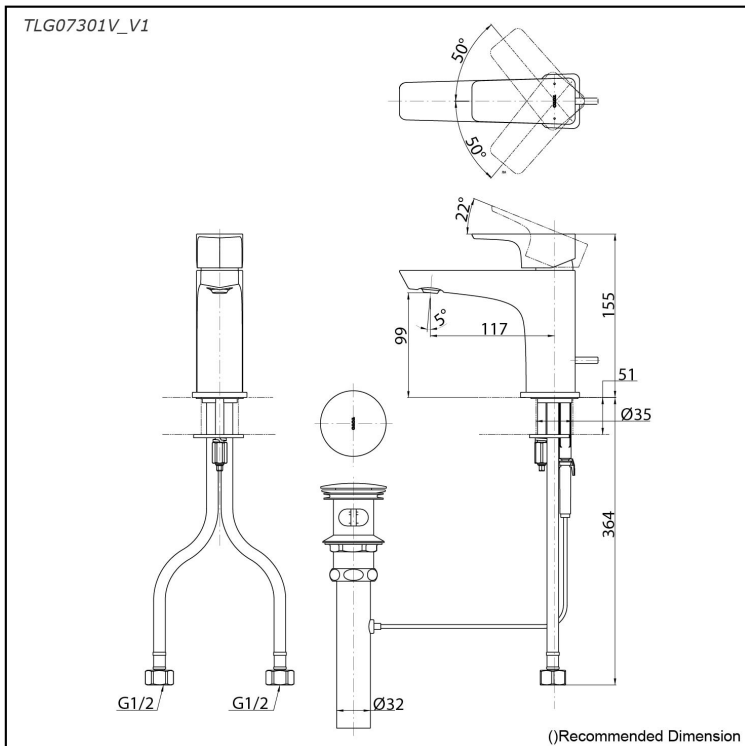

### Specifications

Material: Brass

Water Pressure: 0.05MPa~1.0MPa

### Parts description

- **TLG07301V\_V1**  
Single Lever Lavatory Faucet  
(w/ Pop-up Waste)

reddot award 2019  
winner