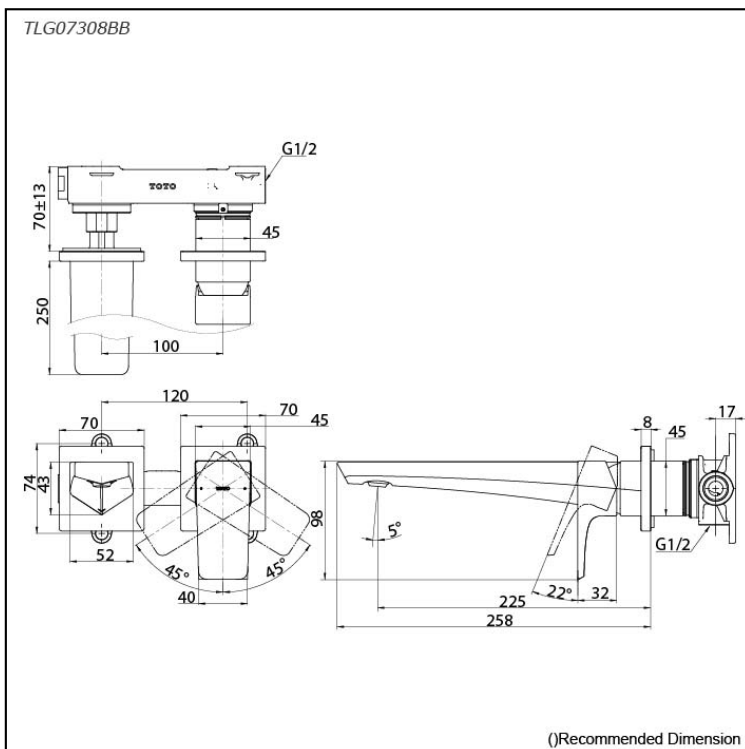

GE Series
 Wall-Mount Single Lever Lavatory Faucet
 (Long Spout) (w/o Pop-up Waste)

Features

- A beauty of traditional craft in characteristic sculptural form
- V-shaped edge extends up to the end of the spout generate multi sided reflections
- Easy Installation and Usage
- Long lasting, COMFORT GLIDE mechanism for a smooth operation
- The PVD finishes provides both beauty and strength, adding rich color to the bathroom space

Specifications

Material: Brass

Water Pressure: 0.05MPa~1.0MPa

Parts description

- **TLG07308BB**
 Wall Mount Single Lever Lavatory Faucet
 (Long Spout) (w/o Waste Fittings)

Flow Rate