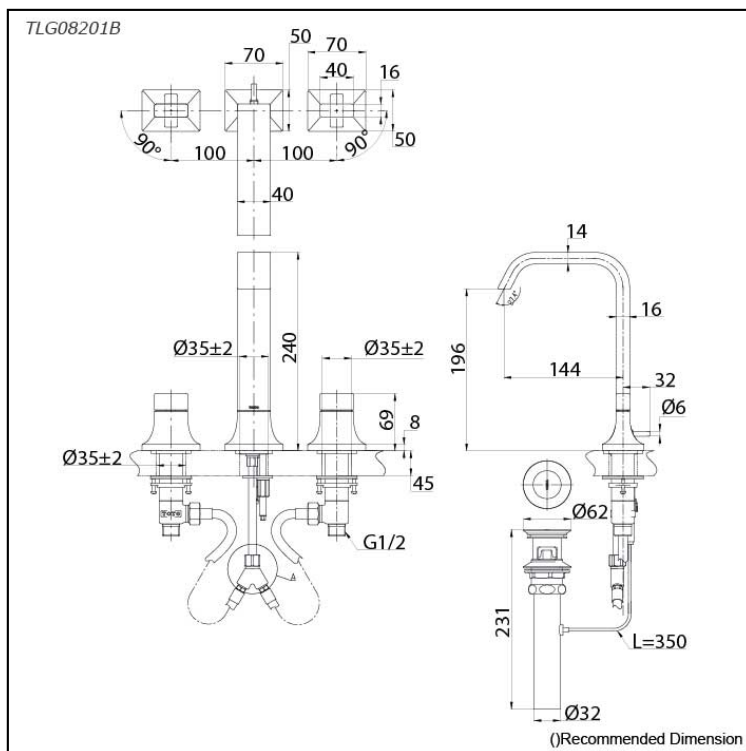

GC Series
2 Handle Lavatory Faucet
(3-Holes) (w/ Pop-up Waste)

Features

- Breadth and symbolism of classic design in a contemporary form
- Elegant design that stood the test of time while transitioning to a modern design that reflects the present day
- Easy Installation and Usage
- The PVD finishes provides both beauty and strength, adding rich color to the bathroom space

Specifications

Material: Brass

Water Pressure: 0.05MPa~1.0MPa

Parts description

- **TLG08201B**
2 Handle Lavatory Faucet (3-Holes)
(w/ Pop-up Waste)

Flow Rate

TLG08201B