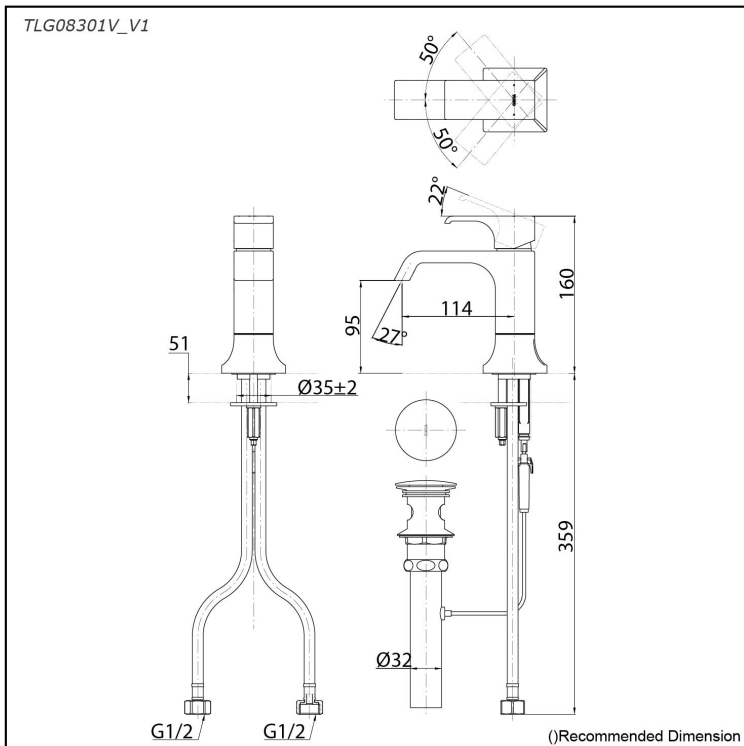

Specifications

Material: Brass

Water Pressure: 0.05MPa~1.0MPa

Parts description

- **TLG08301V_V1**
Single Lever Lavatory Faucet
(w/ Pop-up Waste)

reddot award 2019
winner

Flow Rate

TLG08301V_V1