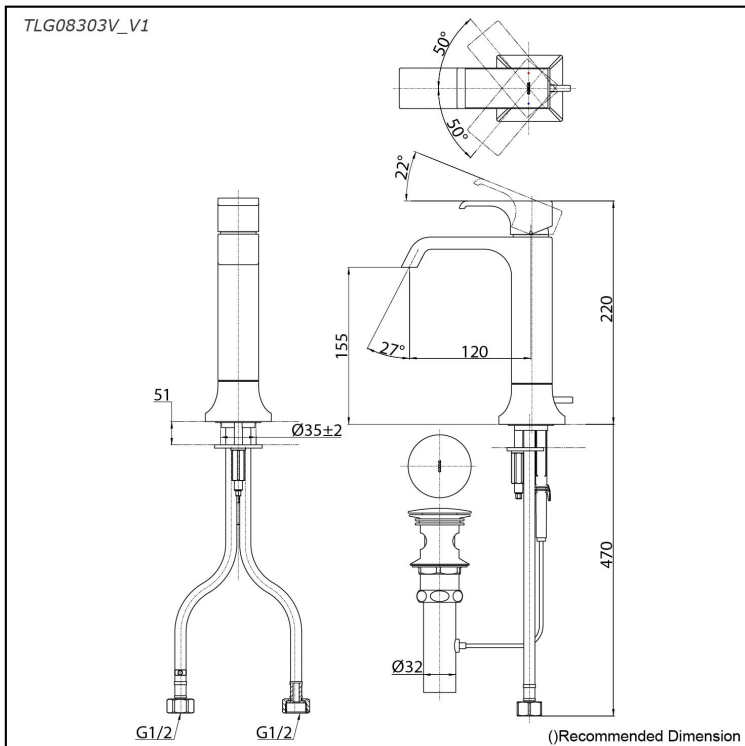

GC Series
Single Lever Lavatory Faucet
(Semi-tall Vessel) (w/ Pop-up Waste)

Features

- Breadth and symbolism of classic design in a contemporary form
- Elegant design that stood the test of time while transitioning to a modern design that reflects the present day
- Easy Installation and Usage
- Long lasting, COMFORT GLIDE mechanism for a smooth operation
- The PVD finishes provides both beauty and strength, adding rich color to the bathroom space

Specifications

Material: Brass

Water Pressure: 0.05MPa~1.0MPa

Parts description

- **TLG08303V_V1**
Single Lever Lavatory Faucet
(w/ Pop-up Waste)

reddot award 2019
winner

Flow Rate

TLG08303V_V1