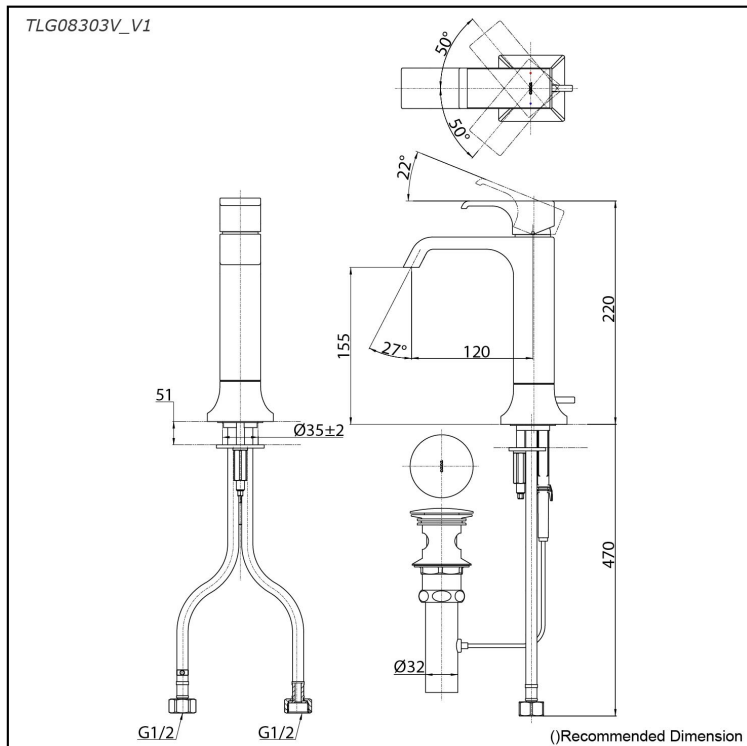

GC Series
Single Lever Lavatory Faucet
(Semi-tall Vessel) (w/ Pop-up Waste)

Features

- Breadth and symbolism of classic design in a contemporary form
- Elegant design that stood the test of time while transitioning to a modern design that reflects the present day
- Easy Installation and Usage
- Long lasting, COMFORT GLIDE mechanism for a smooth operation
- The PVD finishes provides both beauty and strength, adding rich color to the bathroom space

Specifications

Material: Brass

Water Pressure: 0.05MPa~1.0MPa

Parts description

- **TLG08303V_V1**
Single Lever Lavatory Faucet
(w/ Pop-up Waste)

reddot award 2019
winner

Flow Rate

TLG08303V_V1