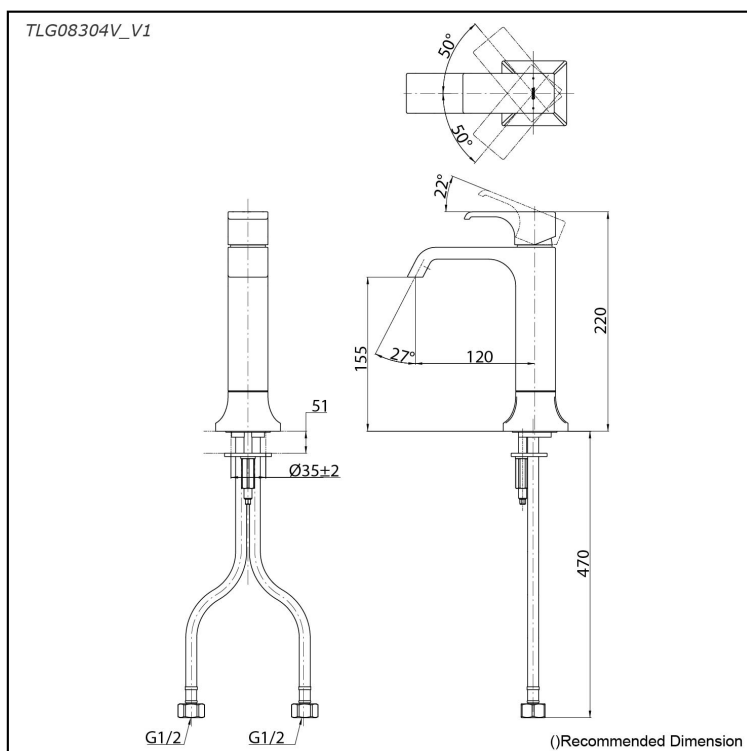

GC Series
Single Lever Lavatory Faucet
(Semi-tall Vessel) (w/o Pop-up Waste)

Features

- Breadth and symbolism of classic design in a contemporary form
- Elegant design that stood the test of time while transitioning to a modern design that reflects the present day
- Easy Installation and Usage
- Long lasting, COMFORT GLIDE mechanism for a smooth operation
- The PVD finishes provides both beauty and strength, adding rich color to the bathroom space

Specifications

Material: Brass

Water Pressure: 0.05MPa~1.0MPa

Parts description

- **TLG08304V_V1**
Single Lever Lavatory Faucet
(w/o Pop-up Waste)

reddot award 2019
winner

Flow Rate

TLG08304V_V1