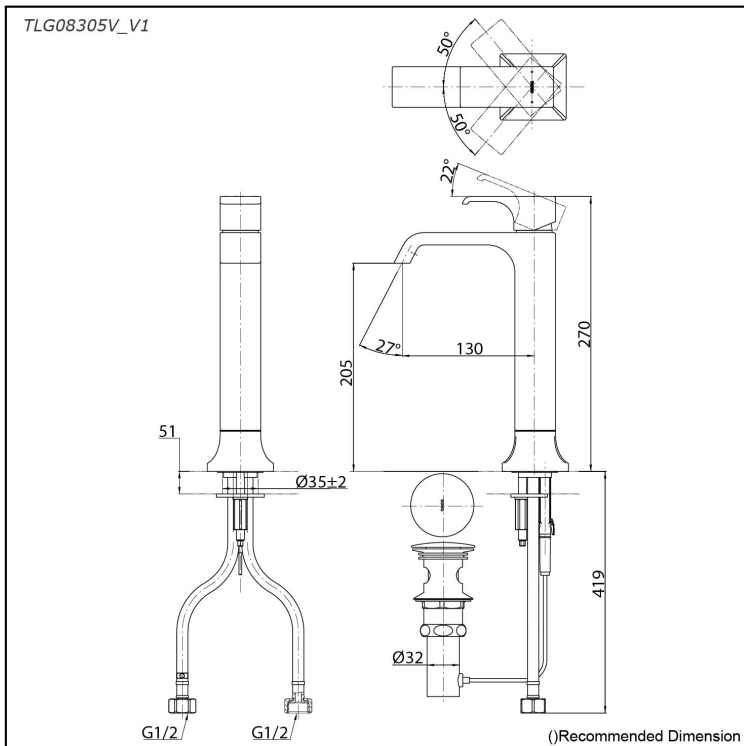

GC Series  
Single Lever Lavatory Faucet  
(Tall Vessel) (w/ Pop-up Waste)

### Specifications

Material: Brass

Water Pressure: 0.05MPa~1.0MPa

### Parts description

- **TLG08305V\_V1**  
Single Lever Lavatory Faucet  
(w/ Pop-up Waste)

reddot award 2019  
winner