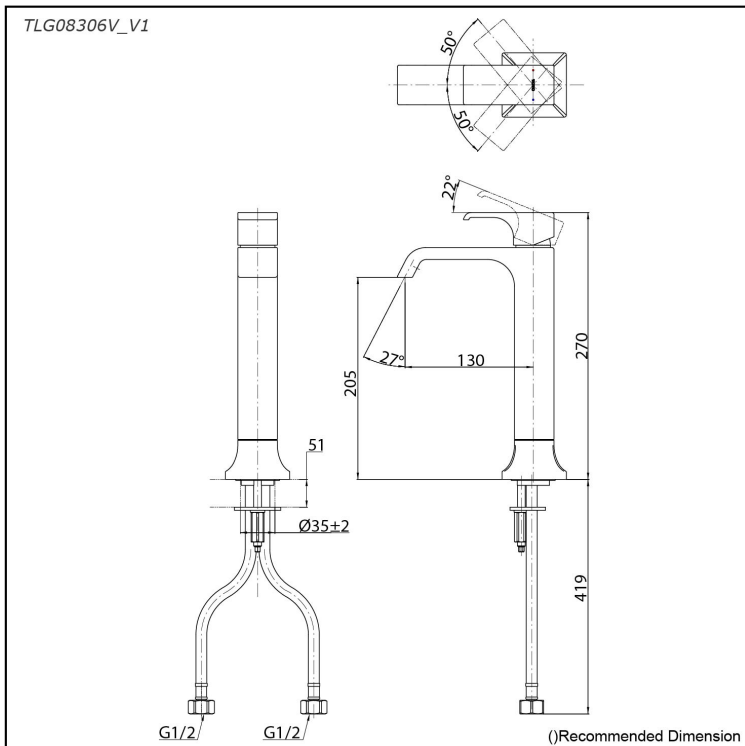

GC Series
Single Lever Lavatory Faucet
(Tall Vessel) (w/o Pop-up Waste)

Features

- Breadth and symbolism of classic design in a contemporary form
- Elegant design that stood the test of time while transitioning to a modern design that reflects the present day
- Easy Installation and Usage
- Long lasting, COMFORT GLIDE mechanism for a smooth operation
- The PVD finishes provides both beauty and strength, adding rich color to the bathroom space

Specifications

Material: Brass

Water Pressure: 0.05MPa~1.0MPa

Parts description

- **TLG08306V_V1**
Single Lever Lavatory Faucet
(w/o Pop-up Waste)

reddot award 2019
winner

Flow Rate

TLG08306V_V1