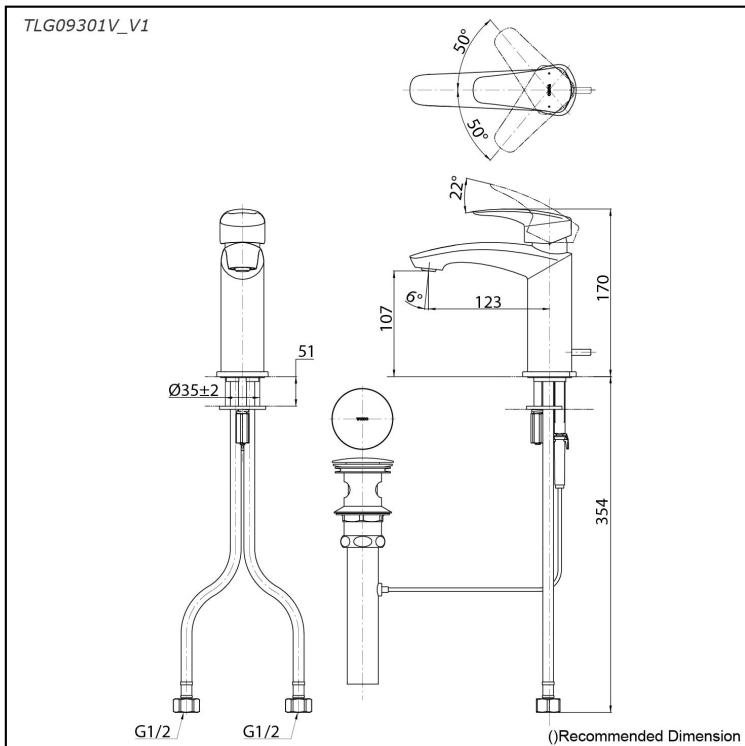

*GM Series
Single Lever Lavatory Faucet
(w/ Pop-up Waste)*

Features

- Bold parallel arches and reflective curves in an assertive design
- A majestic dignity of outstanding architecture - the arch of its spout and columnar body imposing a further accentuated presence that highlights its edges
- Easy Installation and Usage
- Long lasting, COMFORT GLIDE mechanism for a smooth operation
- The PVD finishes provides both beauty and strength, adding rich color to the bathroom space

Specifications

Material: Brass

Water Pressure: 0.05MPa~1.0MPa

Parts description

- **TLG09301V_V1**
Single Lever Lavatory Faucet
(w/ Pop-up Waste)

Flow Rate

TLG09301V_V1