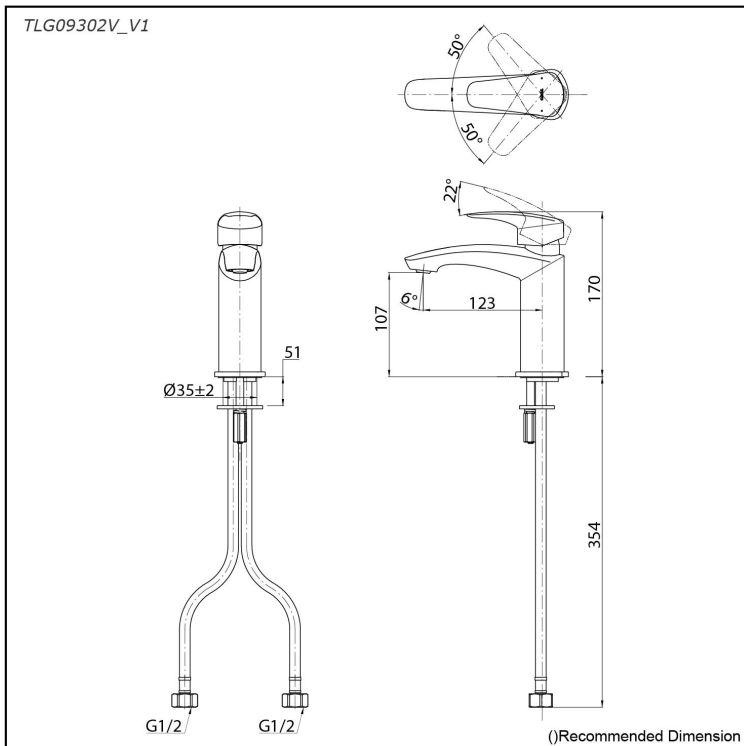

GM Series
Single Lever Lavatory Faucet
(w/o Pop-up Waste)

Features

- Bold parallel arches and reflective curves in an assertive design
- A majestic dignity of outstanding architecture - the arch of its spout and columnar body imposing a further accentuated presence that highlights its edges
- Easy Installation and Usage
- Long lasting, COMFORT GLIDE mechanism for a smooth operation
- The PVD finishes provides both beauty and strength, adding rich color to the bathroom space

Specifications

Material: Brass

Water Pressure: 0.05MPa~1.0MPa

Parts description

- **TLG09302V_V1**
Single Lever Lavatory Faucet
(w/o Pop-up Waste)

Flow Rate

TLG09302V_V1