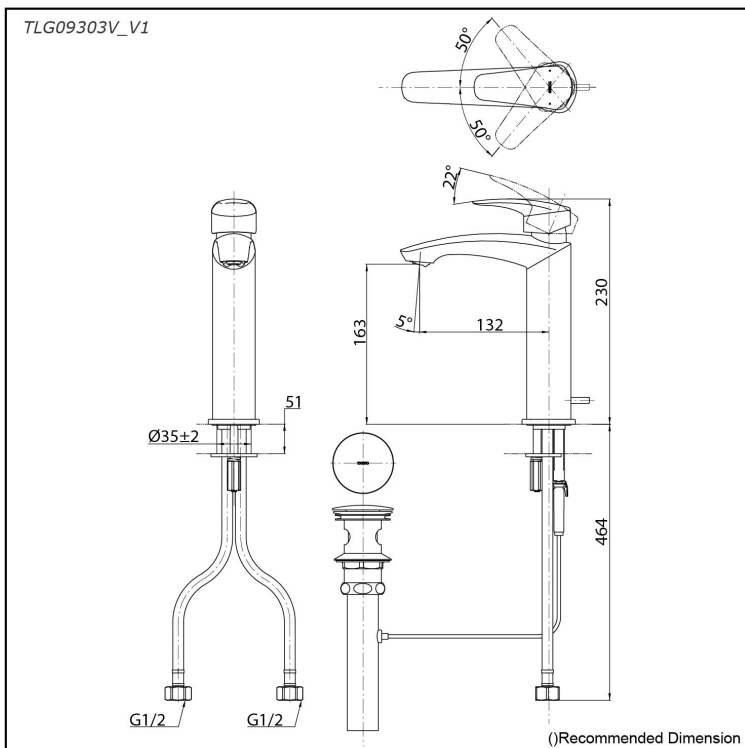

*GM Series
Single Lever Lavatory Faucet
(Semi-tall Vessel) (w/ Pop-up Waste)*

Features

- Bold parallel arches and reflective curves in an assertive design
- A majestic dignity of outstanding architecture - the arch of its spout and columnar body imposing a further accentuated presence that highlights its edges
- Easy Installation and Usage
- Long lasting, COMFORT GLIDE mechanism for a smooth operation
- The PVD finishes provides both beauty and strength, adding rich color to the bathroom space

Specifications

Material: Brass

Water Pressure: 0.05MPa~1.0MPa

Parts description

- **TLG09303V_V1**
Single Lever Lavatory Faucet
(w/ Pop-up Waste)

Flow Rate

TLG09303V_V1