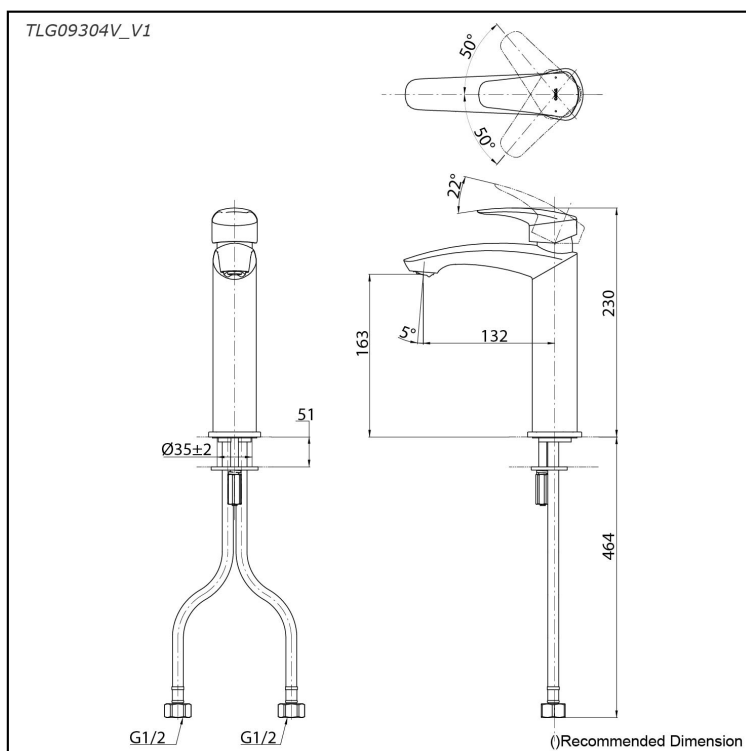

*GM Series
Single Lever Lavatory Faucet
(Semi-tall Vessel) (w/o Pop-up Waste)*

Features

- Bold parallel arches and reflective curves in an assertive design
- A majestic dignity of outstanding architecture - the arch of its spout and columnar body imposing a further accentuated presence that highlights its edges
- Easy Installation and Usage
- Long lasting, COMFORT GLIDE mechanism for a smooth operation
- The PVD finishes provides both beauty and strength, adding rich color to the bathroom space

Specifications

Material: Brass

Water Pressure: 0.05MPa~1.0MPa

Parts description

- **TLG09304V_V1**
Single Lever Lavatory Faucet
(w/o Pop-up Waste)

Flow Rate

TLG09304V_V1