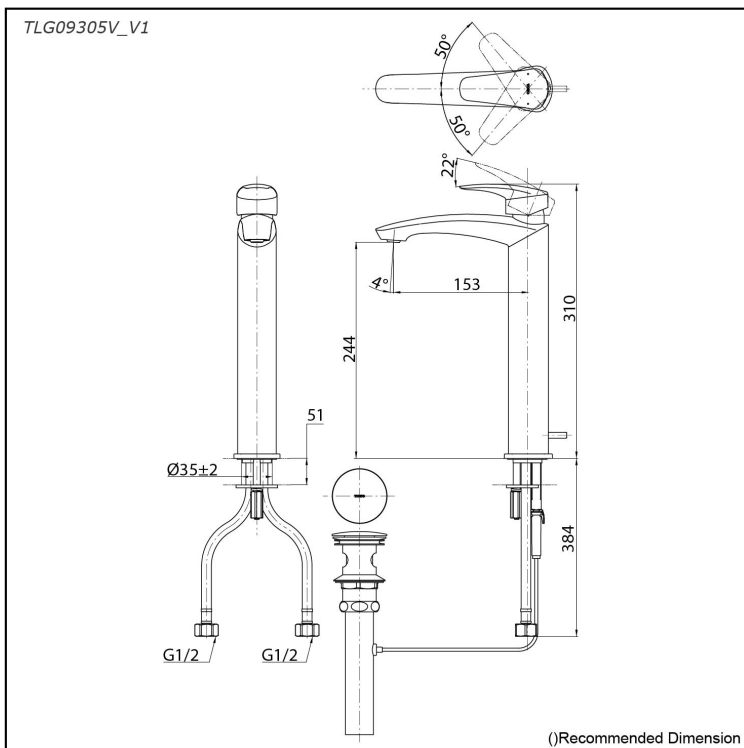

*GM Series  
Single Lever Lavatory Faucet  
(Tall Vessel) (w/ Pop-up Waste)*

### Specifications

Material: Brass

Water Pressure: 0.05MPa~1.0MPa

### Parts description

- **TLG09305V\_V1**  
Single Lever Lavatory Faucet  
(w/ Pop-up Waste)