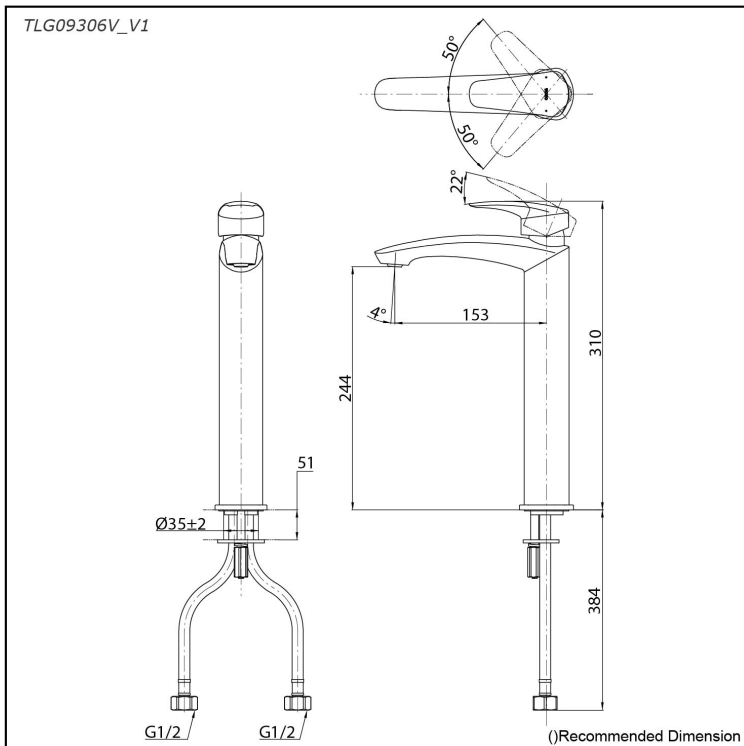

GM Series
Single Lever Lavatory Faucet
(Tall Vessel) (w/o Pop-up Waste)

Features

- Bold parallel arches and reflective curves in an assertive design
- A majestic dignity of outstanding architecture - the arch of its spout and columnar body imposing a further accentuated presence that highlights its edges
- Easy Installation and Usage
- Long lasting, COMFORT GLIDE mechanism for a smooth operation
- The PVD finishes provides both beauty and strength, adding rich color to the bathroom space

Specifications

Material: Brass

Water Pressure: 0.05MPa~1.0MPa

Parts description

- **TLG09306V_V1**
Single Lever Lavatory Faucet
(w/o Pop-up Waste)

Flow Rate

TLG09306V_V1