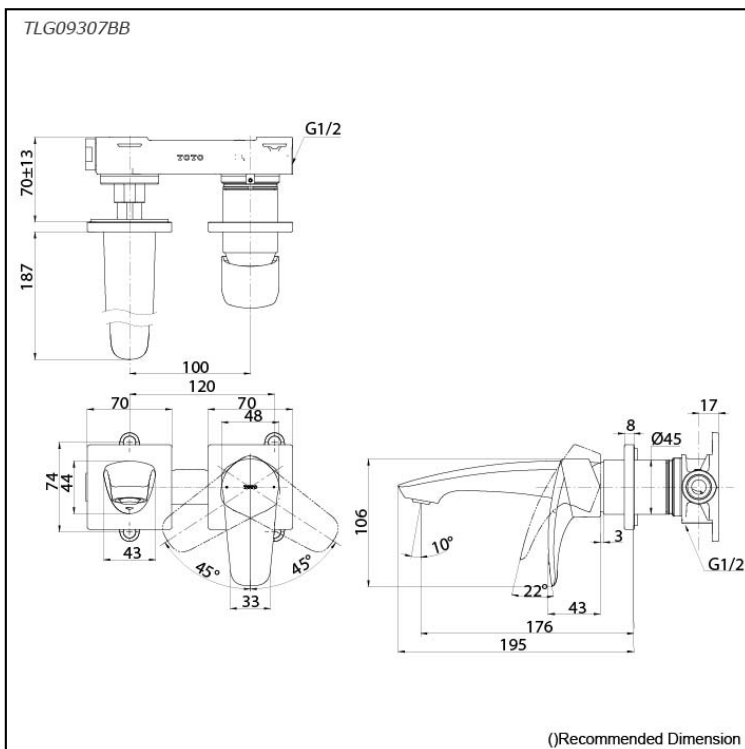

### Specifications

Material: Brass

Water Pressure: 0.05MPa~1.0MPa

### Parts description

- **TLG09307BB**  
 Wall Mount Single Lever Lavatory Faucet  
 (Short Spout) (w/o Waste Fittings)

### Flow Rate