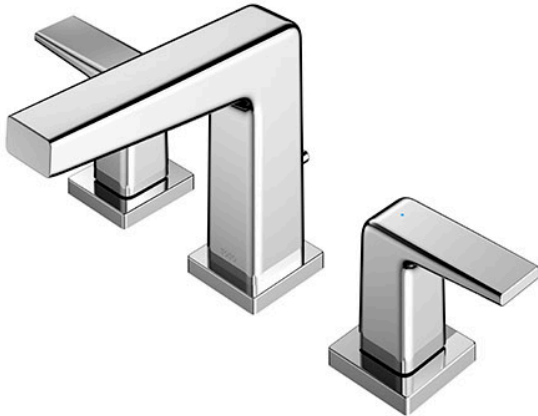

GB Series
2 Handle Lavatory Faucet
(3-Holes) (w/ Pop-up Waste)

Features

- Stately squareness and beveled edges imbue a space with dignity
- Gently beveled with balanced highlights accentuate the shape of the gradually narrowing spout
- Easy Installation and Usage
- The PVD finishes provides both beauty and strength, adding rich color to the bathroom space

Specifications

Material: Brass

Water Pressure: 0.05MPa~1.0MPa

Parts description

- **TLG10201BA**
2 Handle Lavatory Faucet (3-Holes)
(w/ Pop-up Waste)

Flow Rate