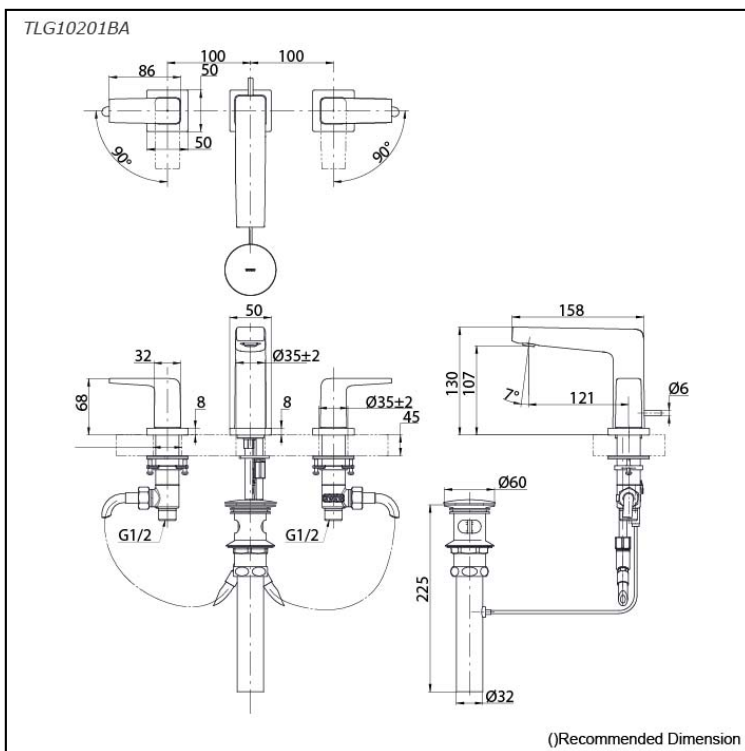

GB Series
2 Handle Lavatory Faucet
(3-Holes) (w/ Pop-up Waste)

Features

- Stately squareness and beveled edges imbue a space with dignity
- Gently beveled with balanced highlights accentuate the shape of the gradually narrowing spout
- Easy Installation and Usage
- The PVD finishes provides both beauty and strength, adding rich color to the bathroom space

Specifications

Material: Brass

Water Pressure: 0.05MPa~1.0MPa

Parts description

- **TLG10201BA**
2 Handle Lavatory Faucet (3-Holes)
(w/ Pop-up Waste)

Flow Rate