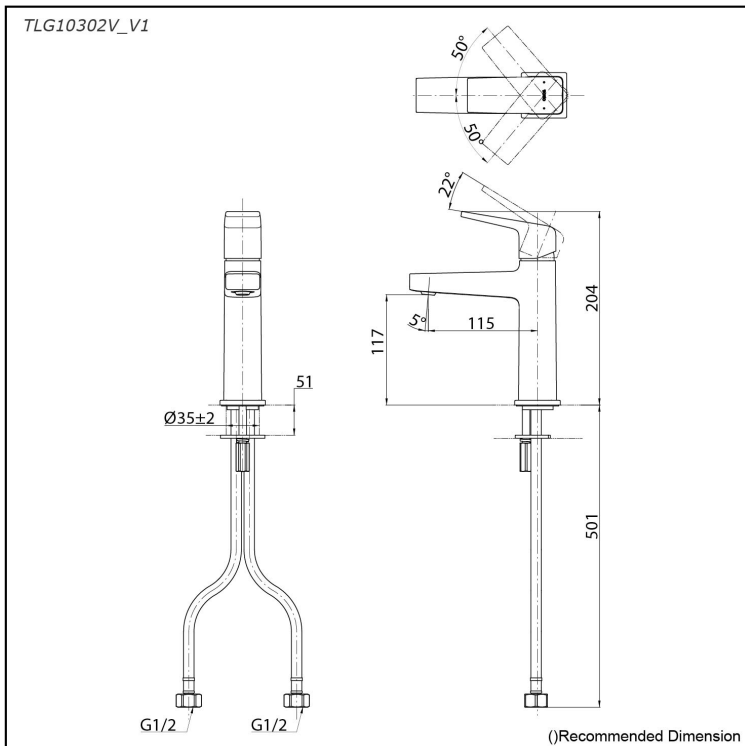

GB Series
Single Lever Lavatory Faucet
(w/o Pop-up Waste)

Features

- Stately squareness and beveled edges imbue a space with dignity
- Gently beveled with balanced highlights accentuate the shape of the gradually narrowing spout
- Easy Installation and Usage
- Long lasting, COMFORT GLIDE mechanism for a smooth operation
- The PVD finishes provides both beauty and strength, adding rich color to the bathroom space

Specifications

Material: Brass

Water Pressure: 0.05MPa~1.0MPa

Parts description

- **TLG10302V_V1**
Single Lever Lavatory Faucet
(w/o Pop-up Waste)

reddot winner 2020

Flow Rate

TLG10302V_V1